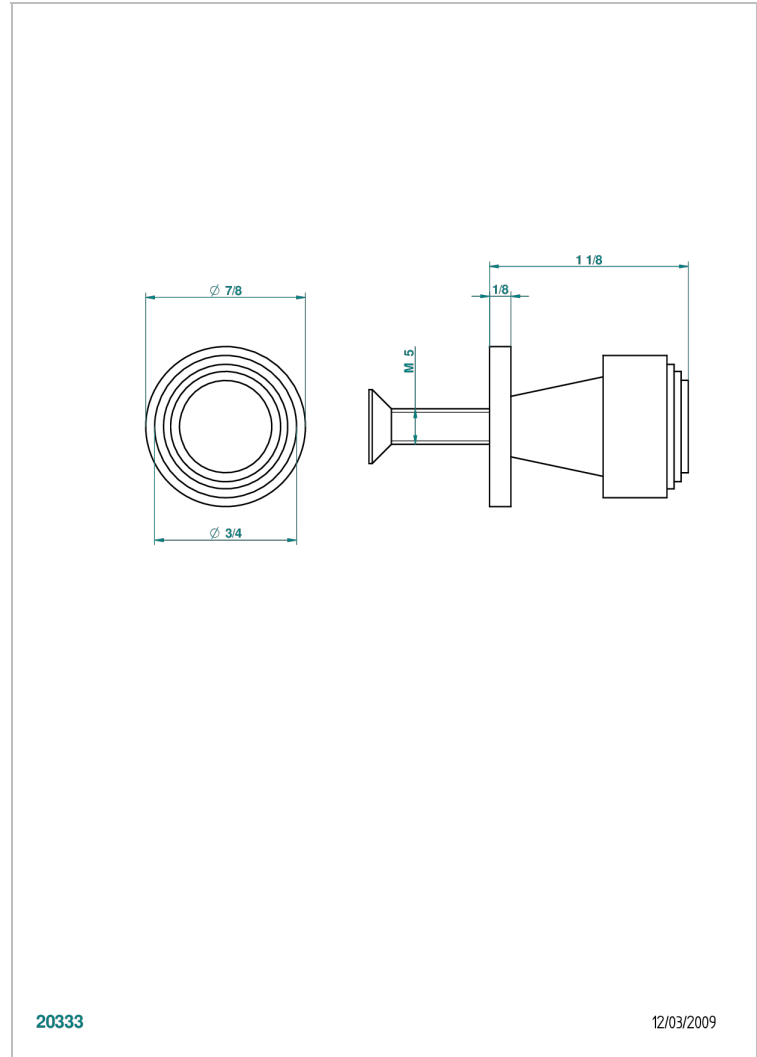

BAMBOU CLEAR CRYSTAL

A35-26BT

Small size knob

THG[®]
PARIS

20333

12/03/2009

CHARACTERISTIC

- Bambo Clear crystal
- Small size knob