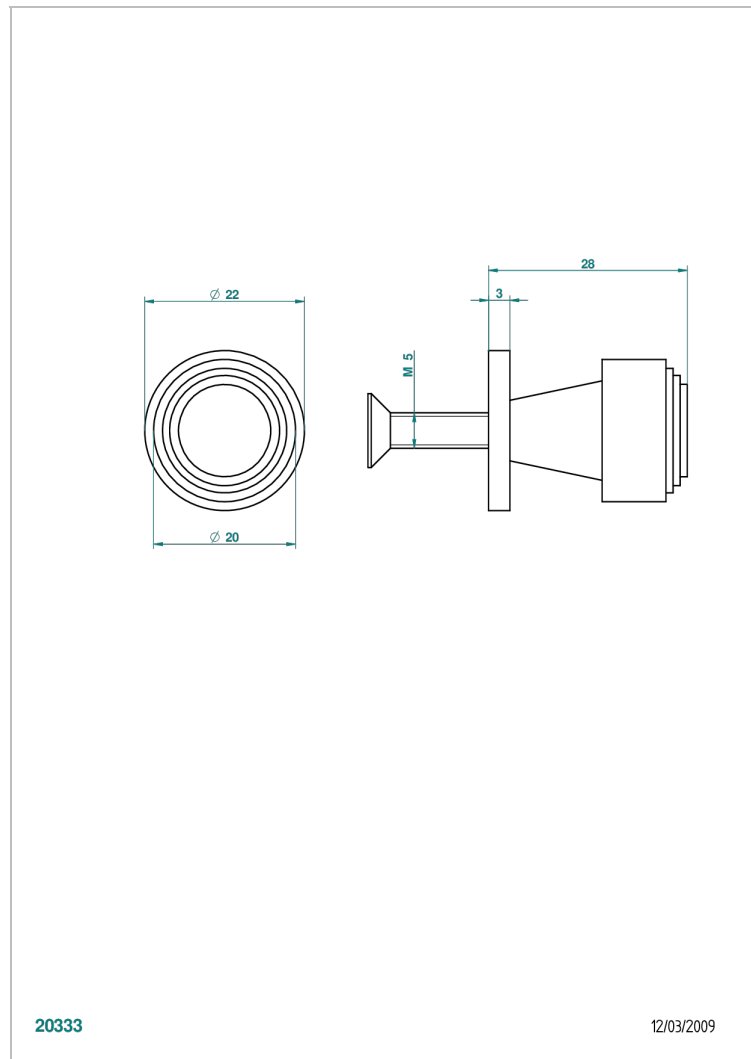

BAMBOU CLEAR CRYSTAL

A35-26BT

Small size knob

THG[®]
PARIS

CHARACTERISTIC

- BamboU Clear crystal
- Small size knob

AVAILABLE FINITIONS

Antique nickel - H28
Black ceram - D30
Blush PVD - H62
Brass color PVD - H49
Brown bronze color PVD - F33
Gold color PVD - H52