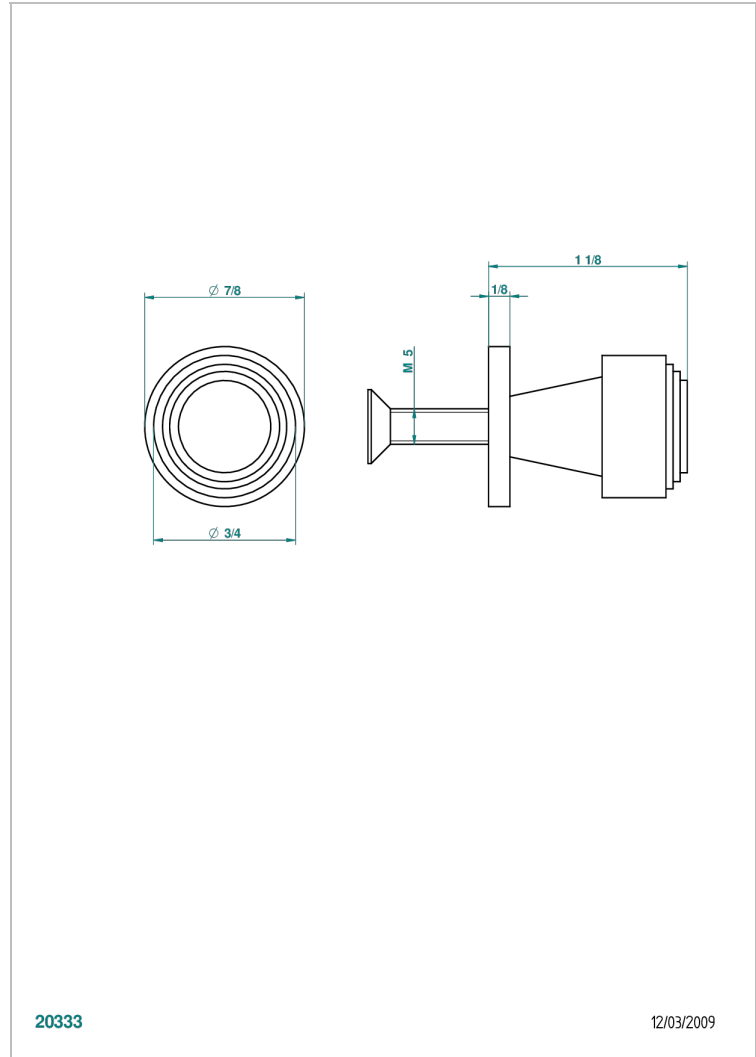

BAMBOU CLEAR CRYSTAL

A35-26BT

Small size knob

THG[®]
PARIS

20333

12/03/2009

CHARACTERISTIC

- Bambo Clear crystal
- Small size knob