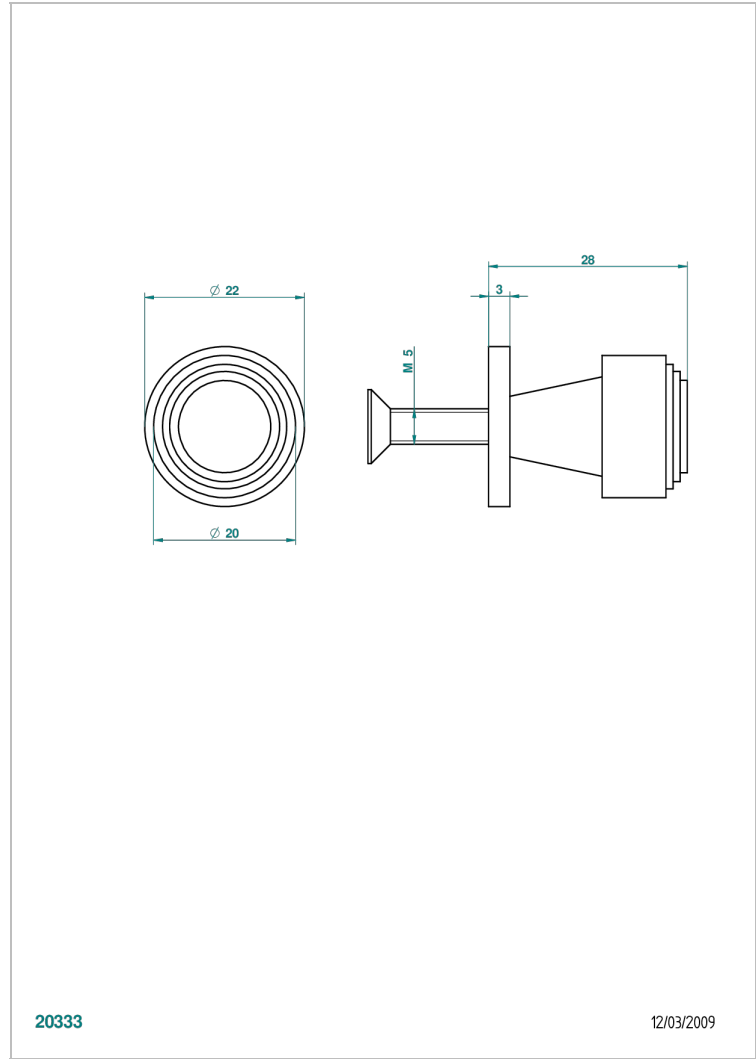

BAMBOU AMBER CRYSTAL

A34-26BT

Small size knob

THG[®]
PARIS

CHARACTERISTIC

- BamboU Amber crystal
- Small size knob

AVAILABLE FINITIONS

Antique nickel - H28
Black ceram - D30
Blush PVD - H62
Brass color PVD - H49
Brown bronze color PVD - F33
Gold color PVD - H52