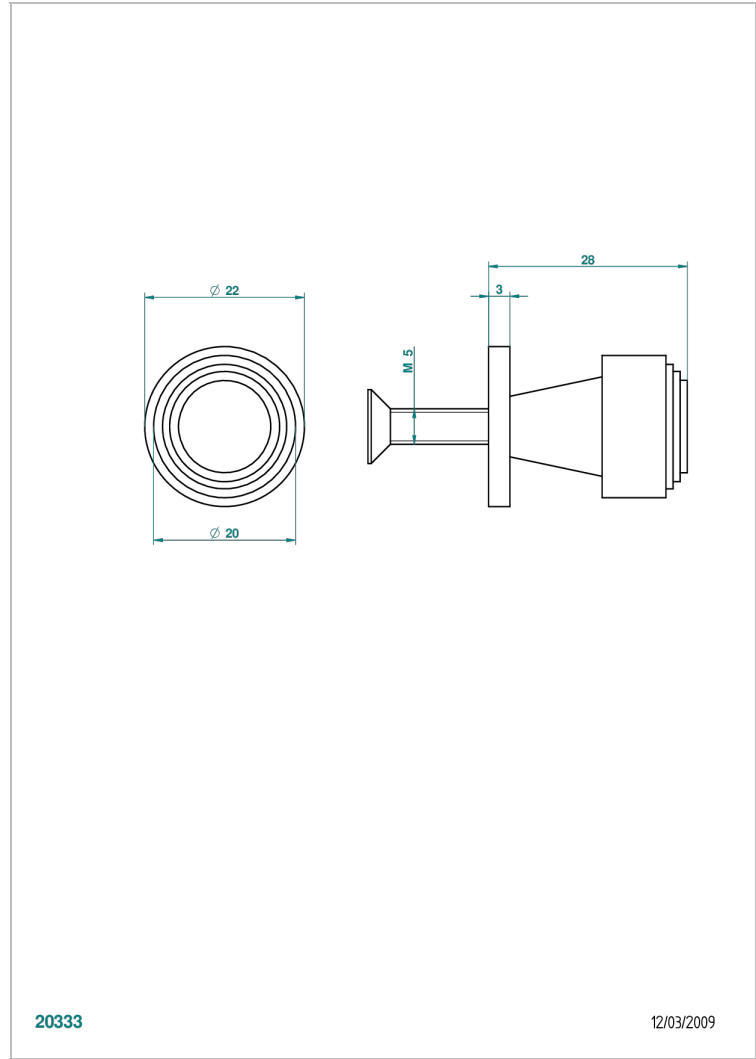

BAMBOU BLACK CRYSTAL

A33-26BT

Small size knob

THG[®]
PARIS

CHARACTERISTIC

- BamboU Black crystal
- Small size knob

AVAILABLE FINITIONS

Black ceram - D30
Blush PVD - H62
Brass color PVD - H49
Brown bronze color PVD - F33
Chrome polished - A02
Chrome polished / gold polished - G02