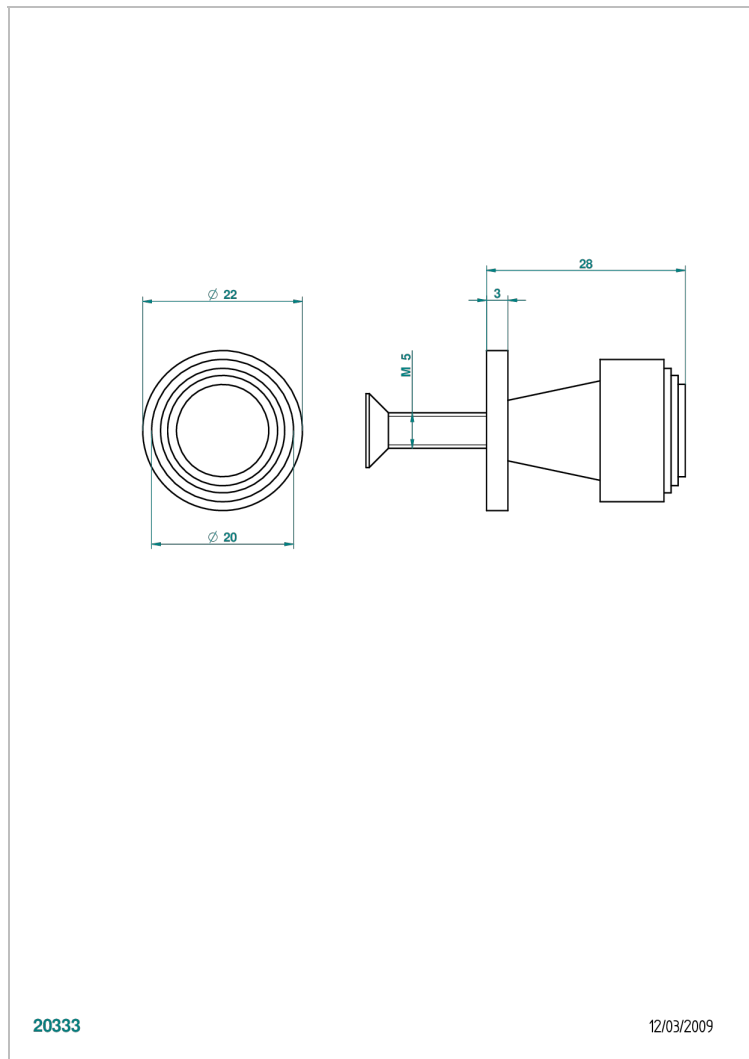

BAMBOU BLACK CRYSTAL

A33-26BT

Small size knob

THG[®]
PARIS

CHARACTERISTIC

- BamboU Black crystal
- Small size knob

AVAILABLE FINITIONS

Antique nickel - H28
Black ceram - D30
Blush PVD - H62
Brass color PVD - H49
Brown bronze color PVD - F33
Gold color PVD - H52