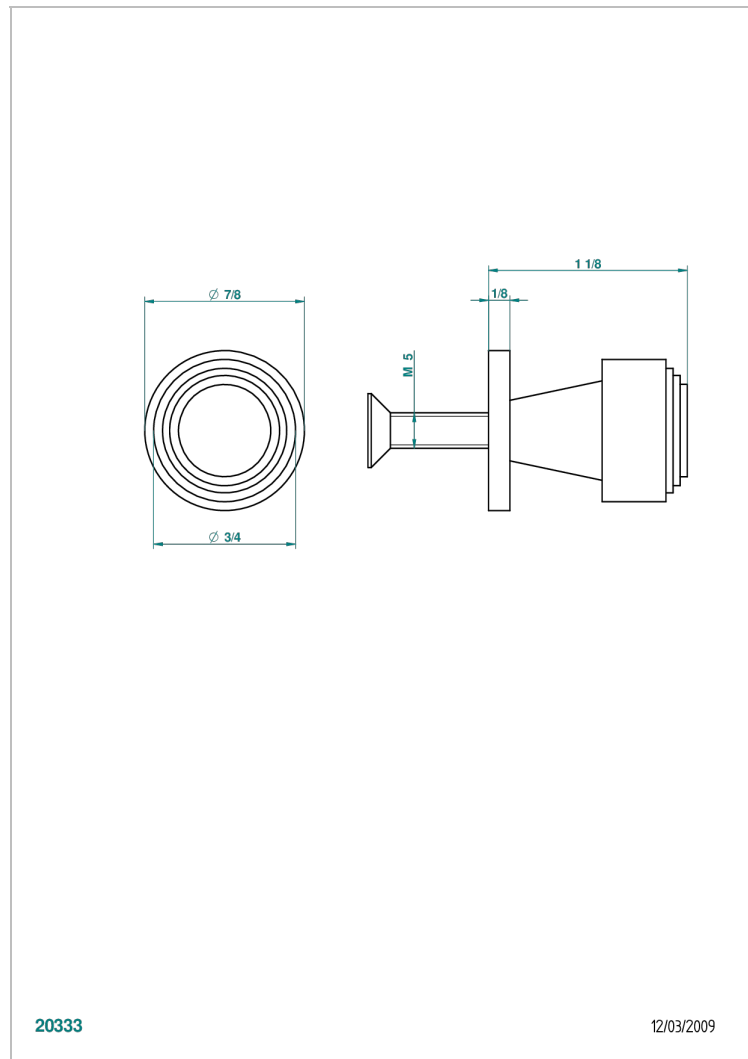

BAMBOU BLACK CRYSTAL

A33-26BT

Small size knob

THG[®]
PARIS

20333

12/03/2009

CHARACTERISTIC

- BamboU Black crystal
- Small size knob