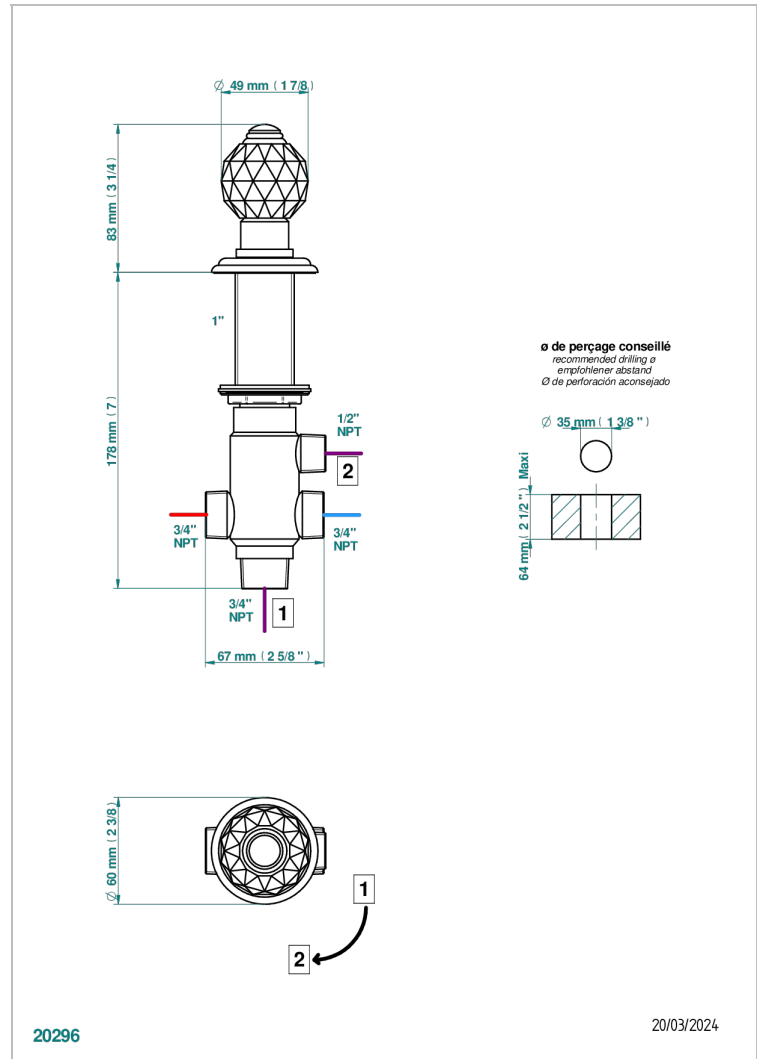

MANDARINE CRISTALLIA DIAMANT

U1K-50/4/VG

Rim mounted 4 way diverter : 2 inlets and 2 outlets

CHARACTERISTIC

- Mandarin Cristallia Diamant
- Rim mounted 4 way diverter : 2 inlets and 2 outlets

AVAILABLE FINITIONS