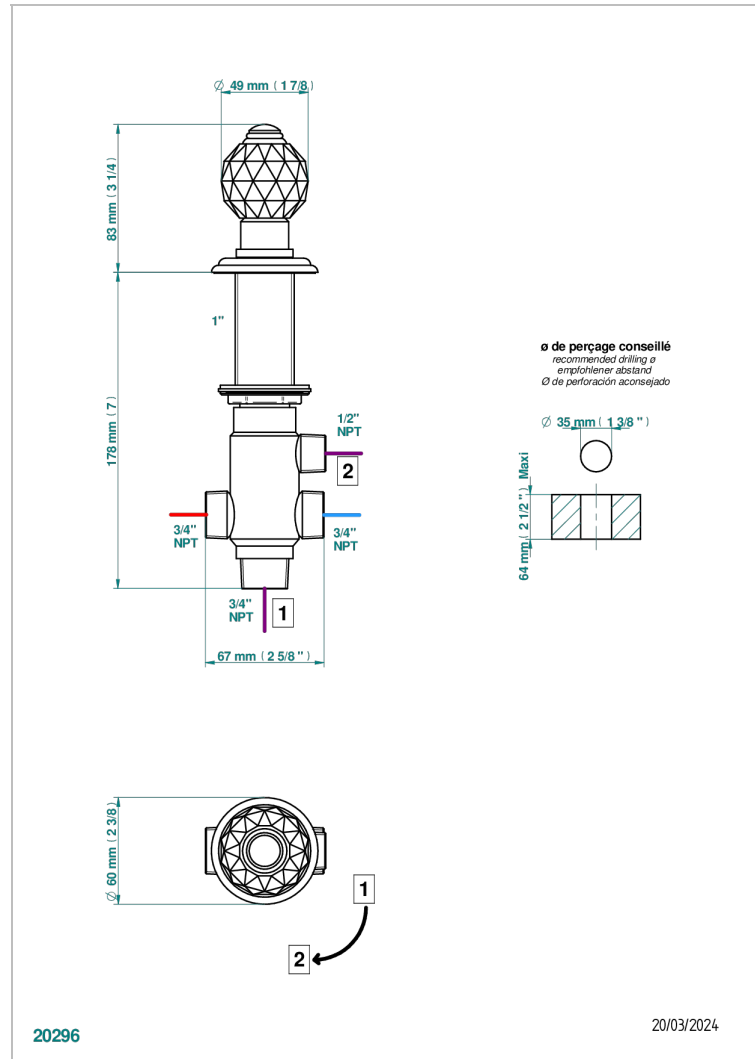

MANDARINE CRISTALLIA DIAMANT

U1K-504VGUS

2-function deck diverter with trim

CHARACTERISTIC

- Mandarin Crystallia Diamant
- 2-function deck diverter with trim

AVAILABLE FINITIONS

Black ceram - D30

Blush PVD - H62