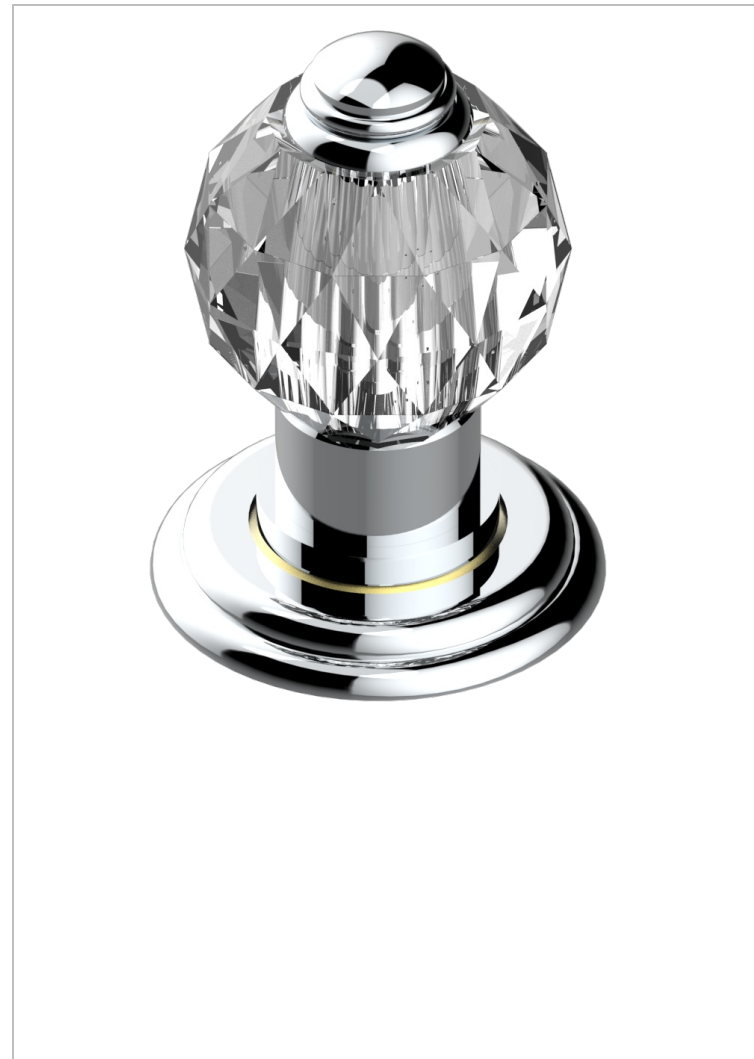

MANDARINE CRISTALLIA DIAMANT

U1K-504VGUS

2-function deck diverter with trim

CHARACTERISTIC

- Mandarin Crystallia Diamant
- 2-function deck diverter with trim

AVAILABLE FINITIONS

Black ceram - D30

Blush PVD - H62

Brass color PVD - H49

Brown bronze color PVD - F33

Chrome polished - A02

Chrome polished / gold polished - G02

Copper antique matt, coated - H07

Gold color PVD - H52

Gold mat - F07

Gold polished - F01

Graphite PVD - H64

Light coated bronze - D01

Matt Umber PVD - H67

Matt blush PVD - H60

Matt brass color PVD - H50

Matt brown bronze color PVD - F34

Matt chrome (American satin) - C02

Matt gold color PVD - H53

Matt graphite PVD - H65

Matt nickel (American satin) - C01

Matt nickel color PVD - H56

Nickel antique / Sovereign - H28

Nickel color PVD - H55

Nickel polished - B01

Soft gold - F30

Soft matt gold - F31