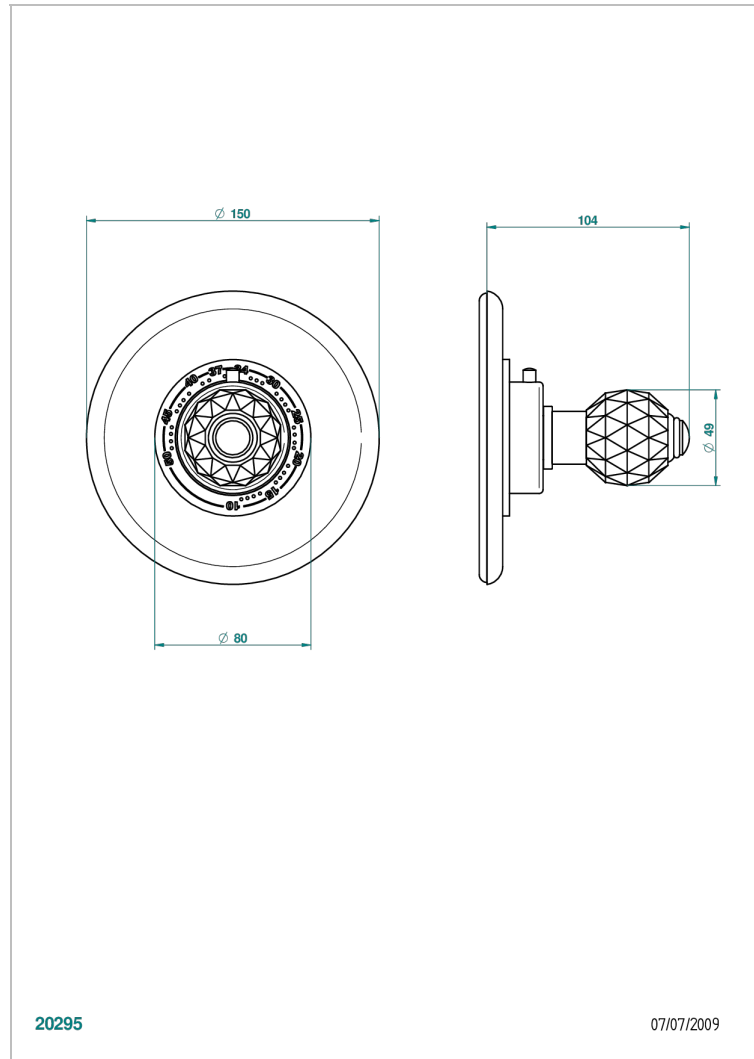

MANDARINE CRISTALLIA DIAMANT

U1K-15EN16EM

Trim plate and handle for eurotherm valve 8200/us & 8300/us

THG[®]
PARIS

CHARACTERISTIC

- Mandarin Cristallia Diamant
- Trim plate and handle for eurotherm valve 8200/us & 8300/us