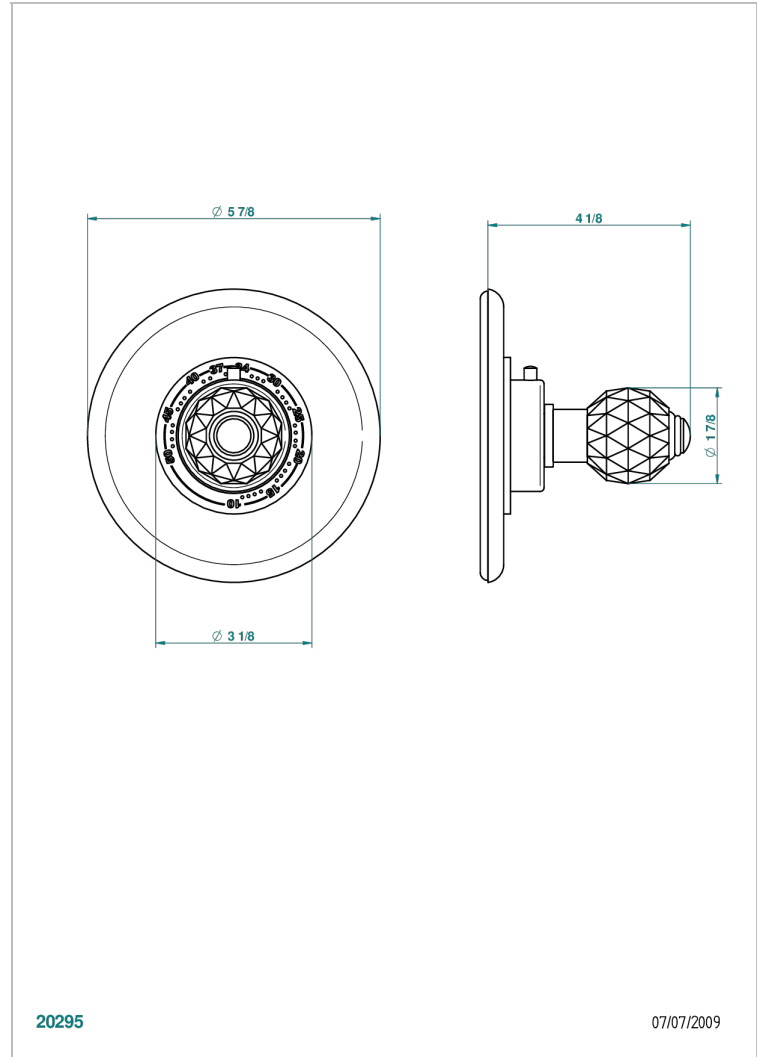

# MANDARINE CRISTALLIA DIAMANT

U1K-15EN16EM

Trim plate and handle for eurotherm valve 8200/us & 8300/us

THG<sup>®</sup>  
PARIS

## CHARACTERISTIC

- Mandarin Cristallia Diamant
- Trim plate and handle for eurotherm valve 8200/us & 8300/us