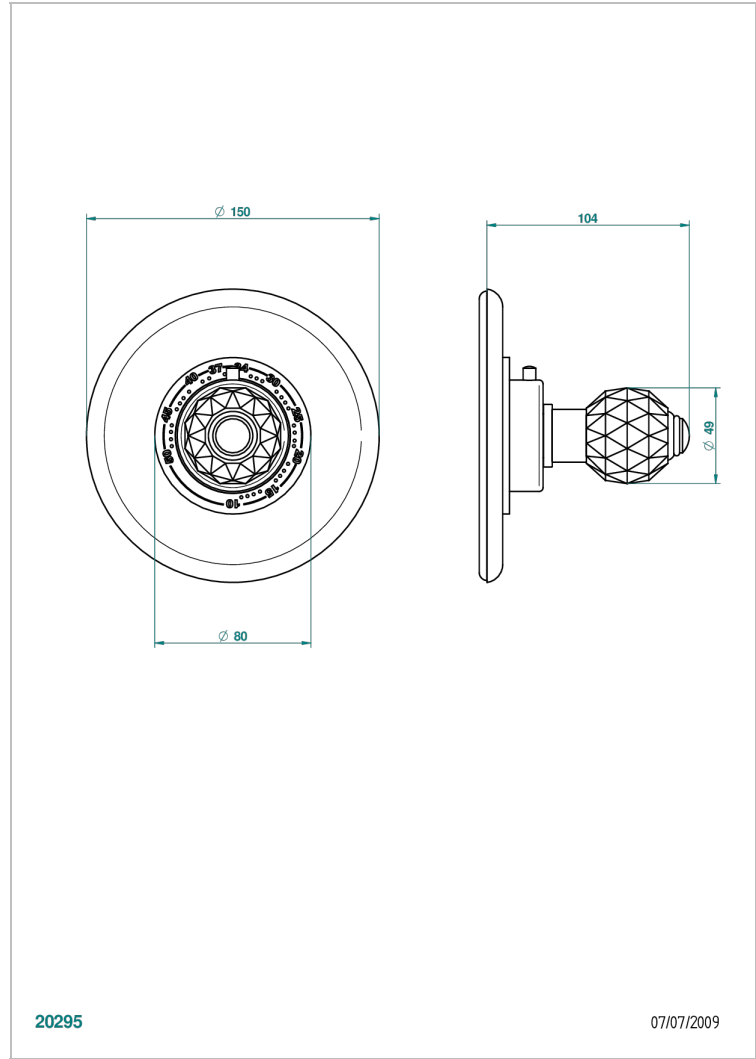

MANDARINE CRISTALLIA DIAMANT

U1K-15EN16EM

Trim for Eurotherm thermostat n° 8105N, 8200N, 8300

THG[®]
PARIS

CHARACTERISTIC

- Mandarin Cristallia Diamant
- Trim for Eurotherm thermostat n° 8105N, 8200N, 8300

RELATED SKU'S

- Ref. G00-8105N 1/2" Eurotherm thermostat, 40 l/min with wax cartridge
- Ref. G00-8200N 3/4" Eurotherm thermostat, 80 l/min

AVAILABLE FINITIONS

Antique nickel - H28
Black ceram - D30
Blush PVD - H62
Brass color PVD - H49
Brown bronze color PVD - F33
Gold color PVD - H52