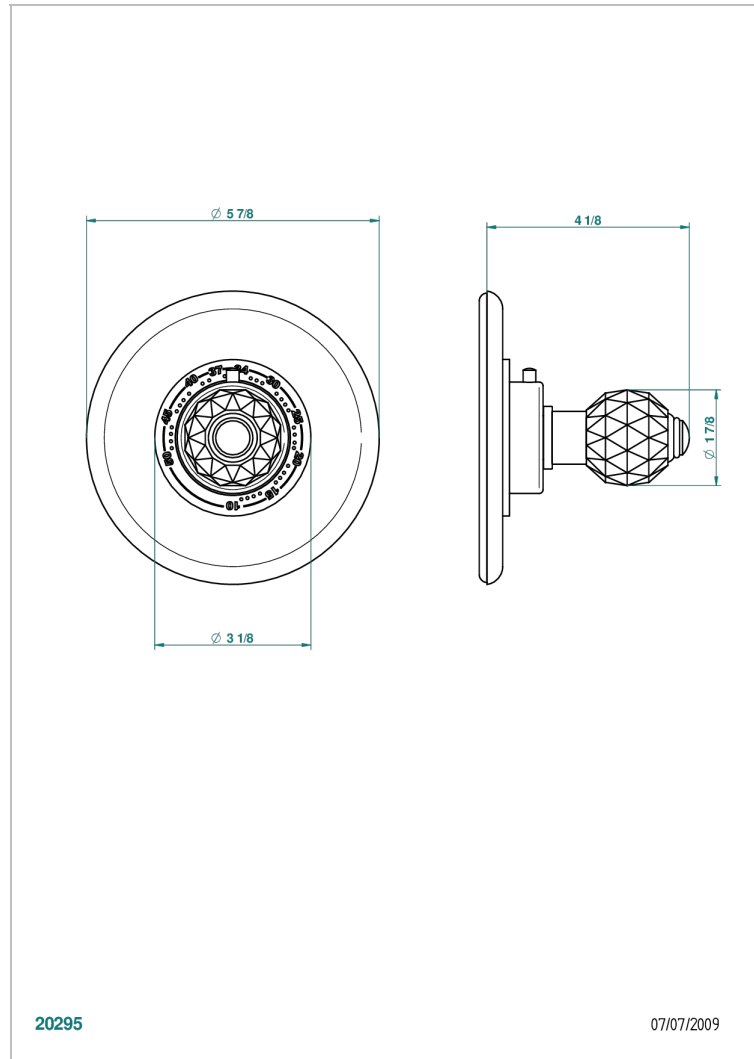

MANDARINE CRISTALLIA DIAMANT

U1K-15EN16EM

Trim for Eurotherm thermostat n° 8105N, 8200N, 8300

THG[®]
PARIS

CHARACTERISTIC

- Mandarin Cristallia Diamant
- Trim for Eurotherm thermostat n° 8105N, 8200N, 8300

RELATED SKU'S

- Ref. G00-8105N 1/2" Eurotherm thermostat, 40 l/min with wax cartridge
- Ref. G00-8200N 3/4" Eurotherm thermostat, 80 l/min

AVAILABLE FINITIONS

Antique nickel - H28
Black ceram - D30
Blush PVD - H62
Brass color PVD - H49
Brown bronze color PVD - F33
Gold color PVD - H52