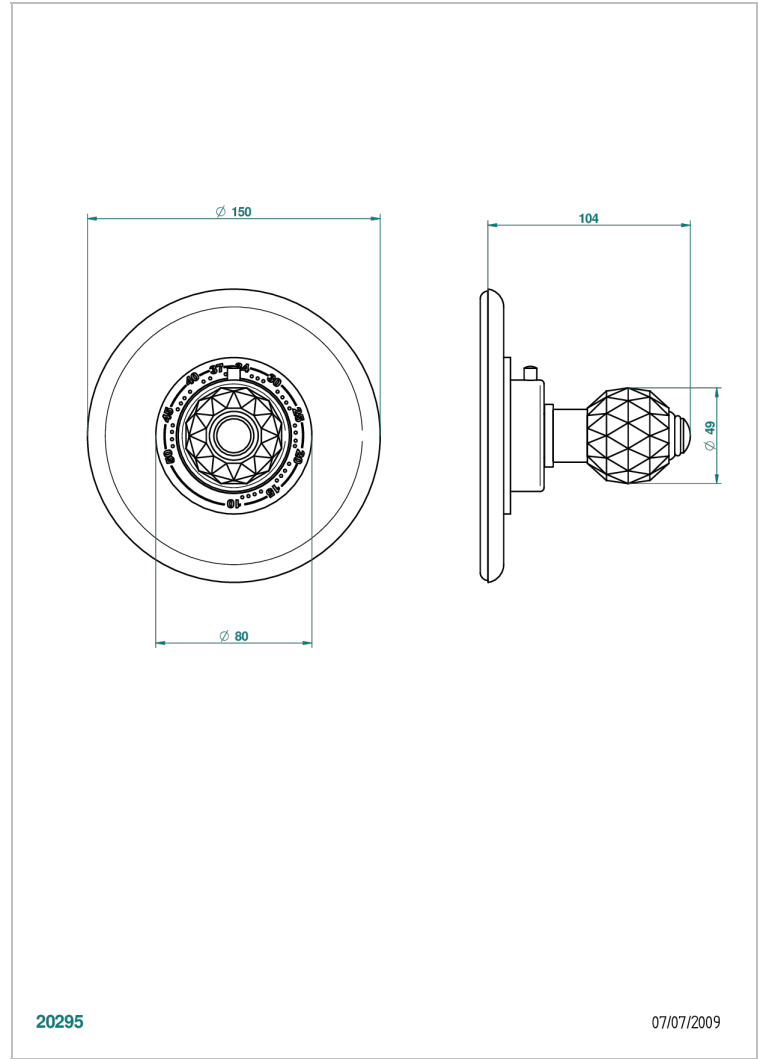

MANDARINE CRISTALLIA DIAMANT

U1K-15EN16EM

Trim for Eurotherm thermostat n° 8105N, 8200N, 8300

THG[®]
PARIS

20295

07/07/2009

CHARACTERISTIC

- Mandarin Cristallia Diamant
- Trim for Eurotherm thermostat n° 8105N, 8200N, 8300

RELATED SKU'S

- Ref. G00-8105N 1/2" Eurotherm thermostat, 40 l/min with wax cartridge
- Ref. G00-8200N 3/4" Eurotherm thermostat, 80 l/min

AVAILABLE FINITIONS

Antique nickel - H28
Black ceram - D30
Blush PVD - H62
Brass color PVD - H49
Brown bronze color PVD - F33
Gold color PVD - H52