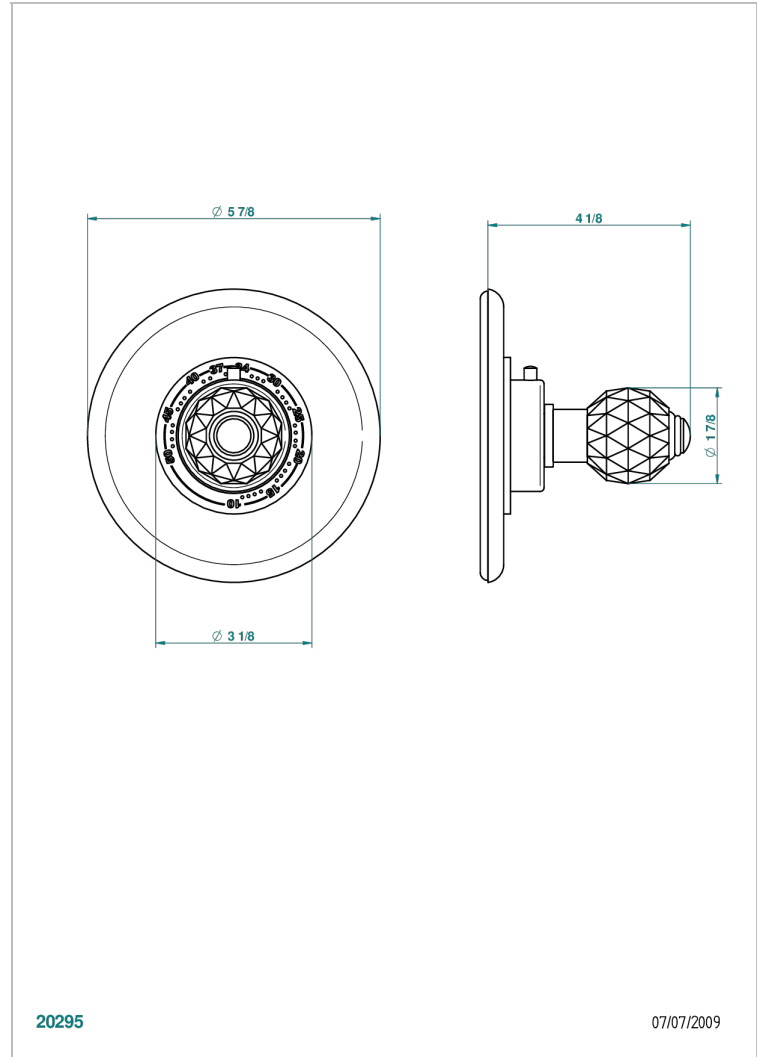

MANDARINE CRISTALLIA DIAMANT

U1K-15EN16EM

Trim for Eurotherm thermostat n° 8105N, 8200N, 8300

THG[®]
PARIS

CHARACTERISTIC

- Mandarin Cristallia Diamant
- Trim for Eurotherm thermostat n° 8105N, 8200N, 8300

RELATED SKU'S

- Ref. G00-8105N 1/2" Eurotherm thermostat, 40 l/min with wax cartridge
- Ref. G00-8200N 3/4" Eurotherm thermostat, 80 l/min

AVAILABLE FINITIONS

Antique nickel - H28
Black ceram - D30
Blush PVD - H62
Brass color PVD - H49
Brown bronze color PVD - F33
Gold color PVD - H52