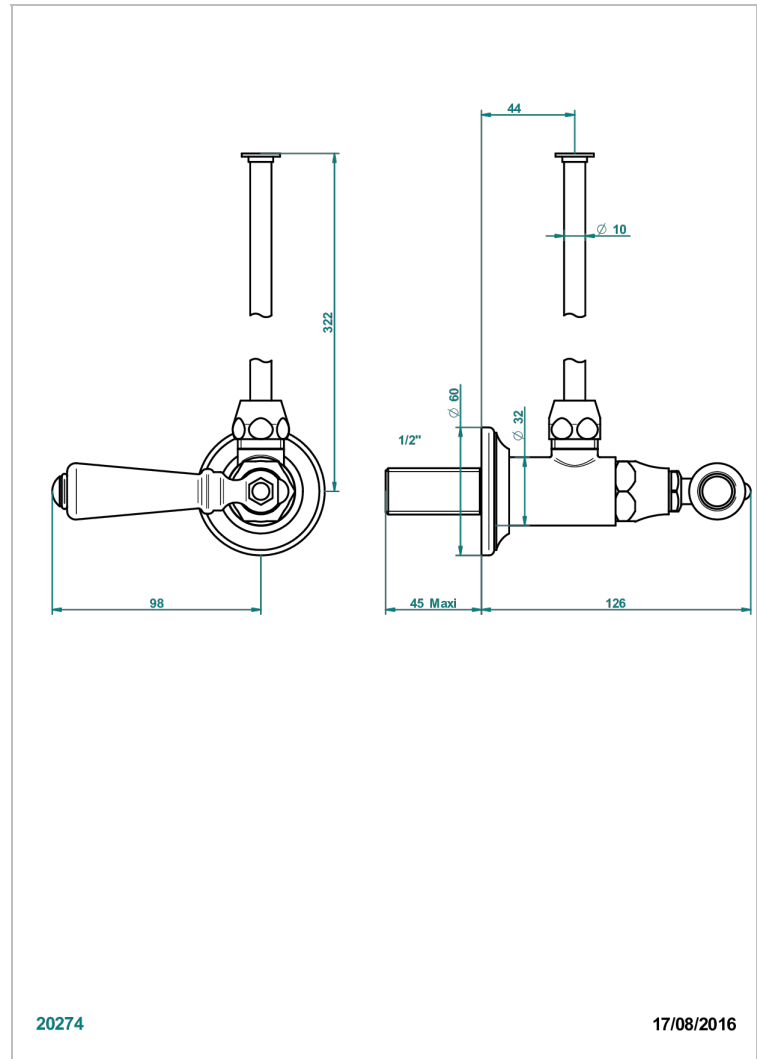

# BROADWAY WITH LEVER

A04-181/S

1/2" stylised adjustable stop cock with 30 cm tube

THG<sup>®</sup>  
PARIS

## CHARACTERISTIC

- Broadway with Lever
- 1/2" stylised adjustable stop cock with 30 cm tube