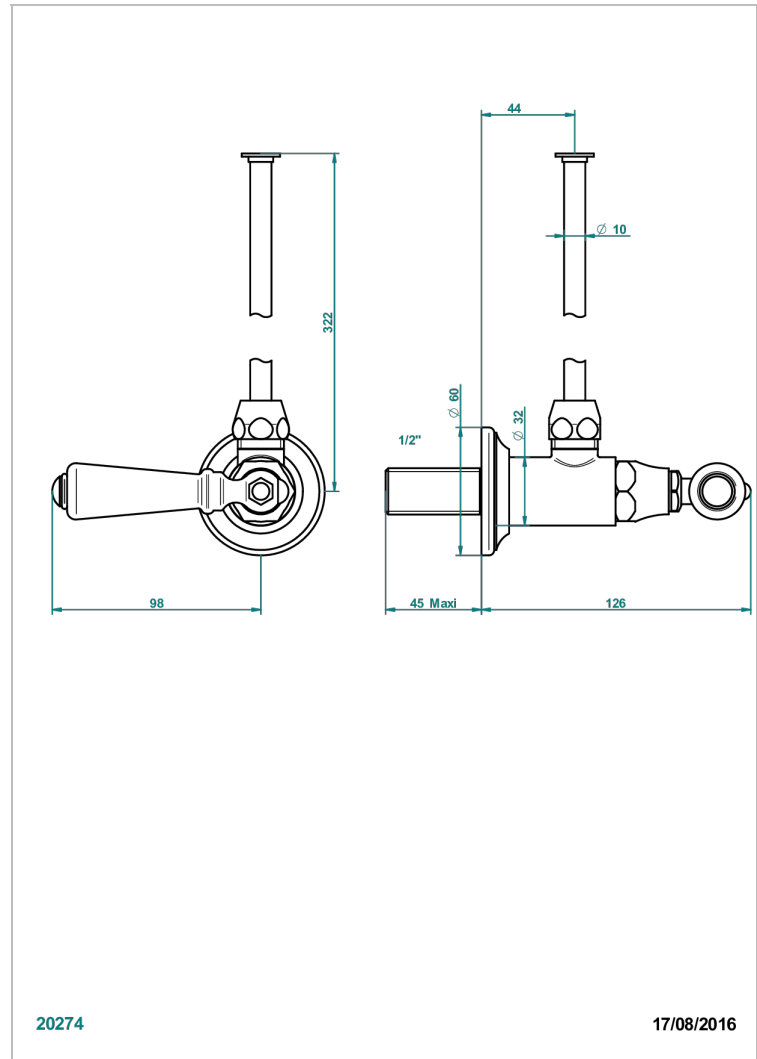

BROADWAY WITH LEVER

A04-181/S

1/2" stylised adjustable stop cock with 30 cm tube

THG[®]
PARIS

CHARACTERISTIC

- Broadway with Lever
- 1/2" stylised adjustable stop cock with 30 cm tube

AVAILABLE FINITIONS

Antique nickel - H28
Black ceram - D30
Blush PVD - H62
Brass color PVD - H49
Brown bronze color PVD - F33
Gold color PVD - H52