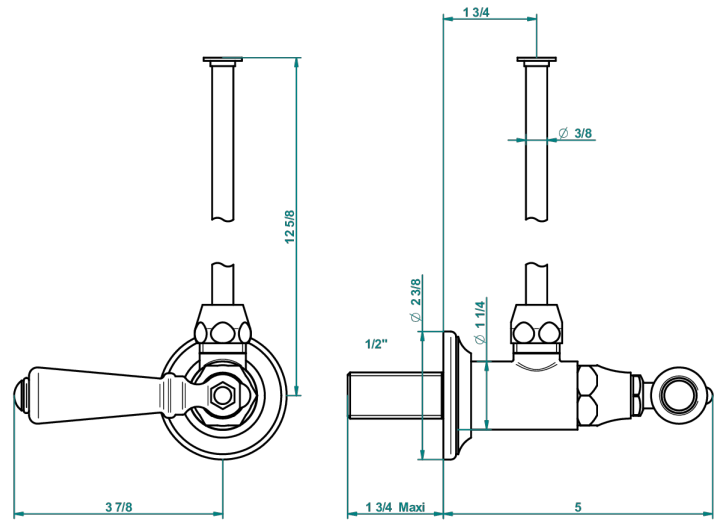

BROADWAY WITH LEVER

A04-181/S

1/2" stylised adjustable stop cock with 30 cm tube

THG[®]
PARIS

20274

17/08/2016

CHARACTERISTIC

- Broadway with Lever
- 1/2" stylised adjustable stop cock with 30 cm tube