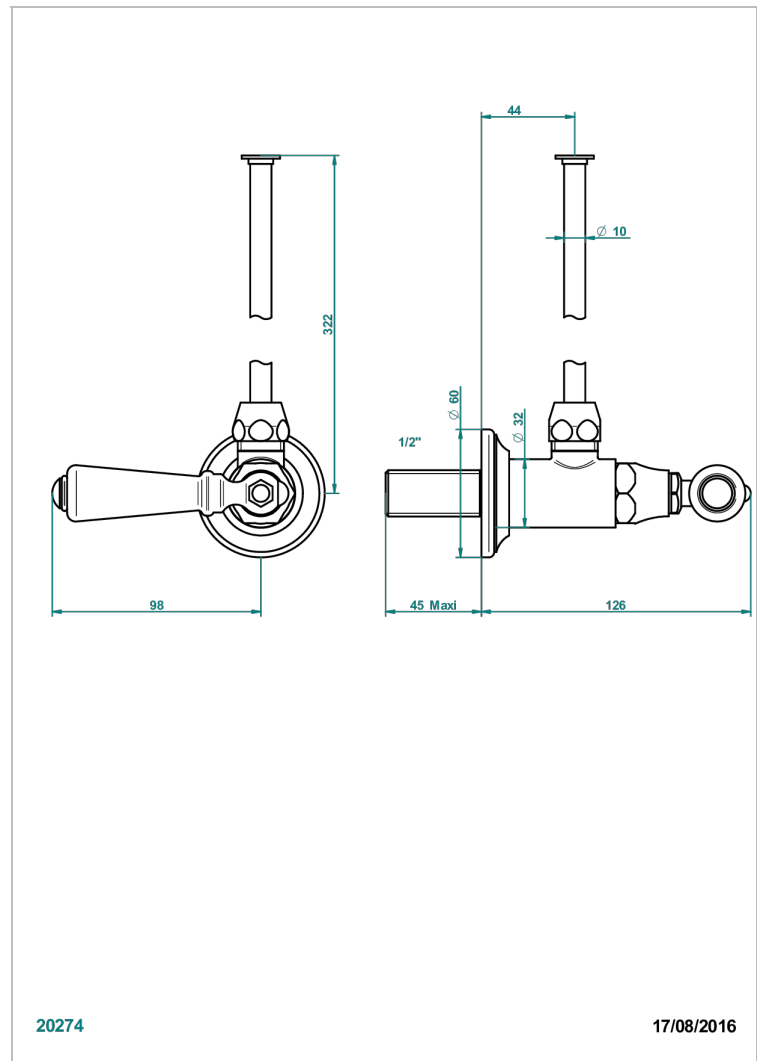

BROADWAY WITH LEVER

A04-181/S

1/2" stylised adjustable stop cock with 30 cm tube

THG[®]
PARIS

CHARACTERISTIC

- Broadway with Lever
- 1/2" stylised adjustable stop cock with 30 cm tube

AVAILABLE FINITIONS

Antique nickel - H28
Black ceram - D30
Blush PVD - H62
Brass color PVD - H49
Brown bronze color PVD - F33
Gold color PVD - H52