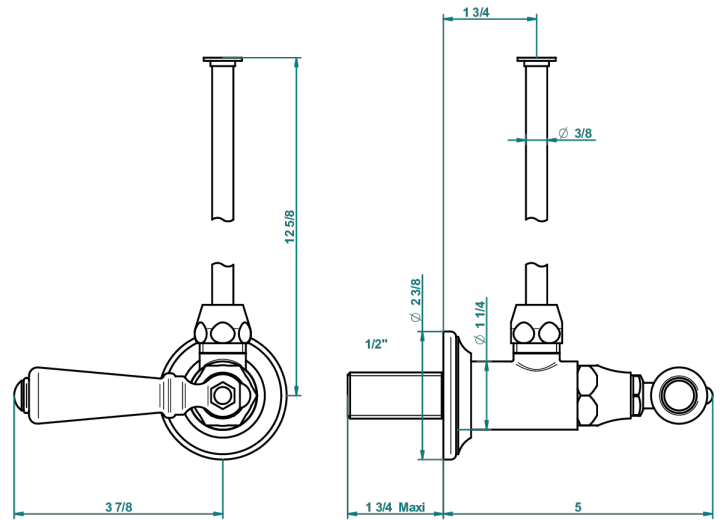

# BROADWAY WITH LEVER

A04-181/S

1/2" stylised adjustable stop cock with 30 cm tube

THG<sup>®</sup>  
PARIS

20274

17/08/2016

## CHARACTERISTIC

- Broadway with Lever
- 1/2" stylised adjustable stop cock with 30 cm tube