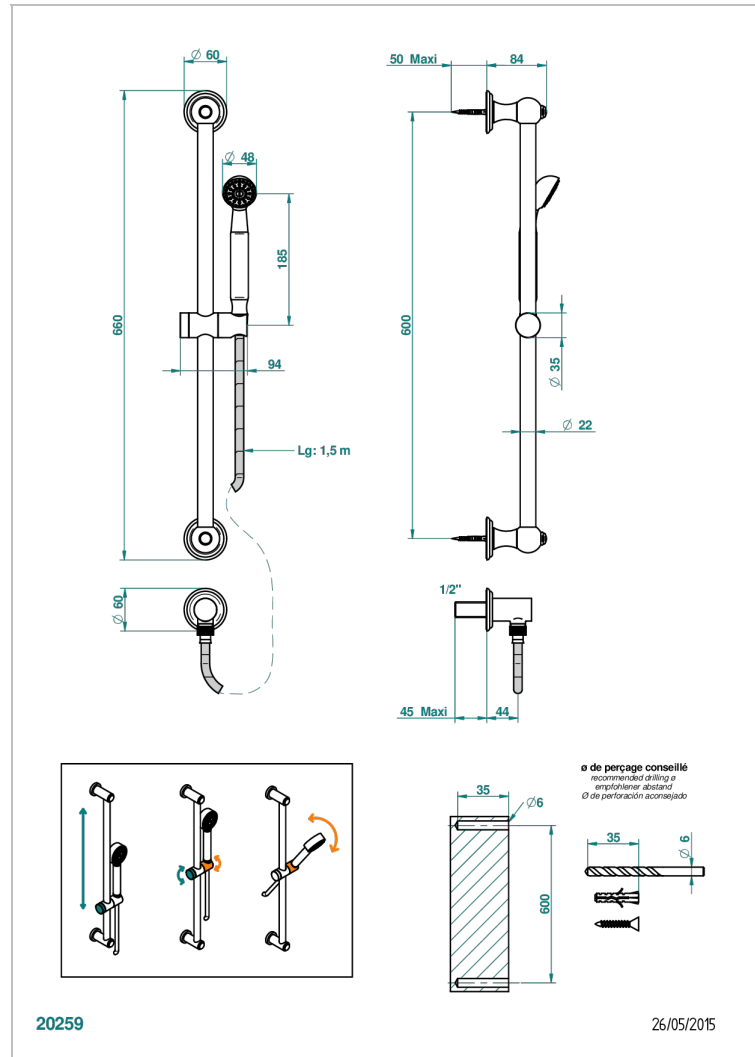

MARQUISE PLATINUM DECOR

A7G-58

Wall mounted stylised handshower, sidebar, hose, hook and elbow

CHARACTERISTIC

- Marquise platinum decor
- Wall mounted stylised handshower, sidebar, hose, hook and elbow

TECHNICAL SPECS

- Recommandé : 3 bars (max. 5 bars) - Advised : 43,5 psi (max. 72 psi)
- 9,5 l/min à 3 bars (2.5 gpm at 43.5 psi)

AVAILABLE FINITIONS

Antique nickel - H28
Black ceram - D30
Blush PVD - H62
Brass color PVD - H49
Brown bronze color PVD - F33
Gold color PVD - H52

Nickel color PVD - H55
Polished chrome (color finish) - A02
Polished chrome / Polished gold (color finish) - G02
Polished gold (color finish) - F01
Polished nickel - B01
Soft gold - F30

Soft matt gold - F31
Umber PVD - H66
Varnished matt antique red copper (color finish) - H07