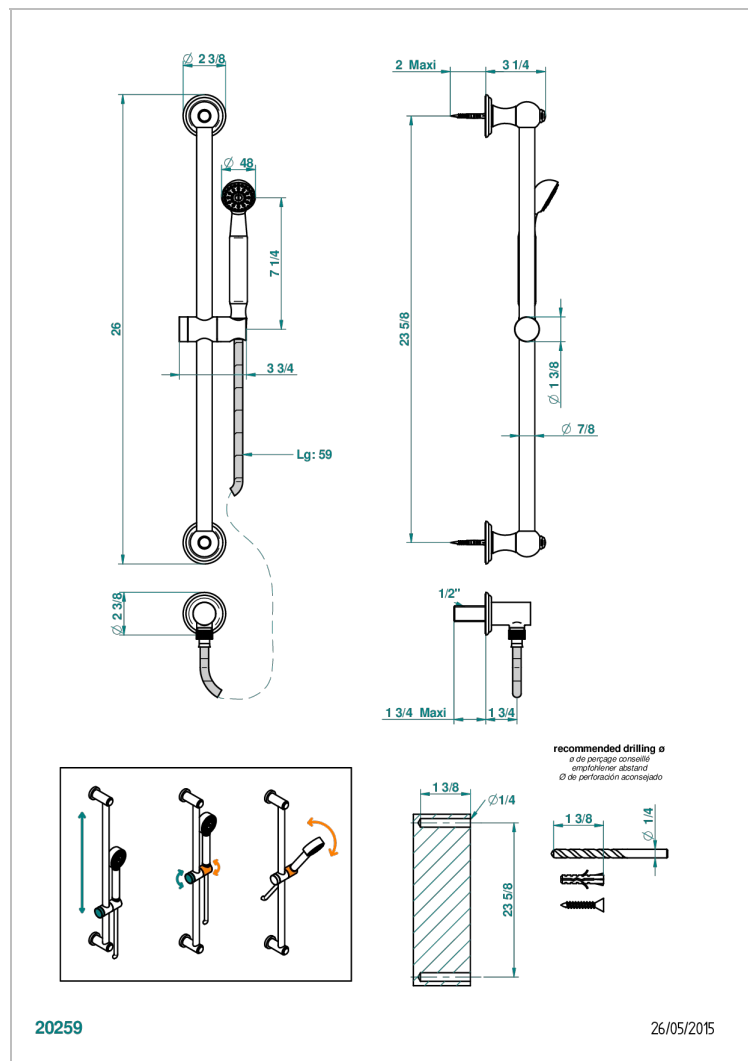

# MARQUISE PLATINUM DECOR

A7G-58

Wall mounted stylised handshower, sidebar, hose, hook and elbow

## CHARACTERISTIC

- Marquise platinum decor
- Wall mounted stylised handshower, sidebar, hose, hook and elbow

## TECHNICAL SPECS

- Recommandé : 3 bars (max. 5 bars) - Advised : 43,5 psi (max. 72 psi)
- 9,5 l/min à 3 bars (2.5 gpm at 43.5 psi)

## AVAILABLE FINITIONS

Antique nickel - H28  
Black ceram - D30  
Blush PVD - H62  
Brass color PVD - H49  
Brown bronze color PVD - F33  
Gold color PVD - H52

Graphite PVD - H64  
Lacquered light bronze - D01  
Matt Umber PVD - H67  
Matt blush PVD - H60  
Matt brass color PVD - H50  
Matt brown bronze color PVD - F34