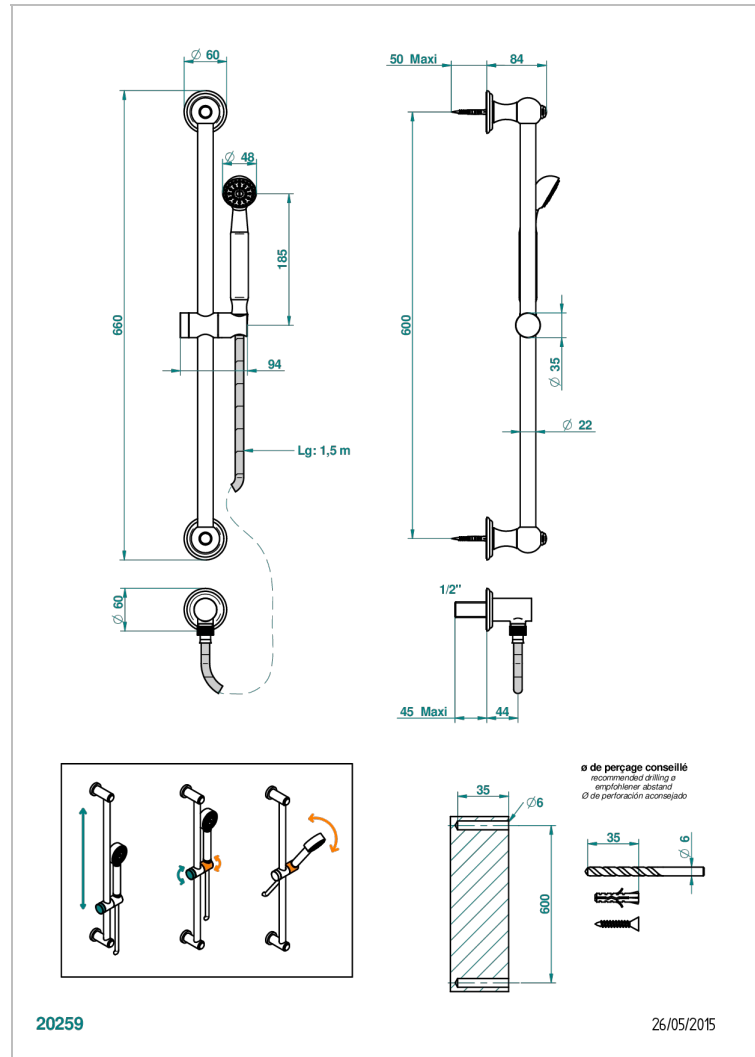

# MARQUISE GOLD DECOR

A7F-58

Wall mounted stylised handshower, sidebar, hose, hook and elbow

20259

26/05/2015

## CHARACTERISTIC

- Marquise Gold decor
- Wall mounted stylised handshower, sidebar, hose, hook and elbow