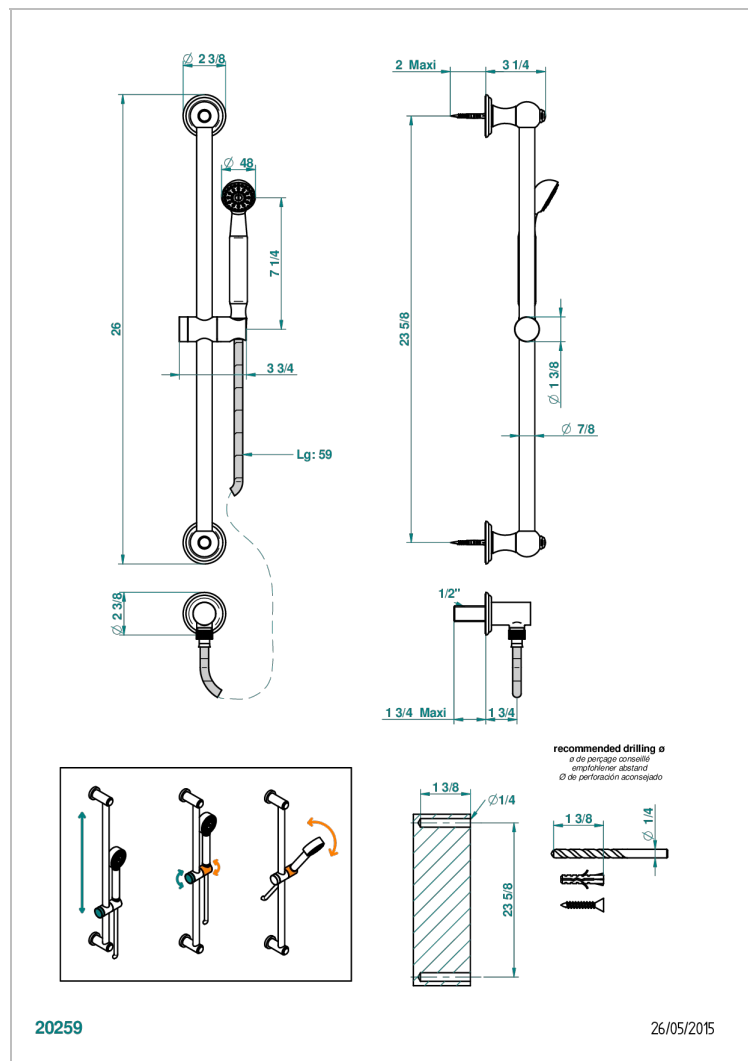

MARQUISE GOLD DECOR

A7F-58

Wall mounted stylised handshower, sidebar, hose, hook and elbow

CHARACTERISTIC

- Marquise Gold decor
- Wall mounted stylised handshower, sidebar, hose, hook and elbow

TECHNICAL SPECS

- Recommandé : 3 bars (max. 5 bars) - Advised : 43,5 psi (max. 72 psi)
- 9,5 l/min à 3 bars (2.5 gpm at 43.5 psi)

AVAILABLE FINITIONS

Antique nickel - H28
Black ceram - D30
Blush PVD - H62
Brass color PVD - H49
Brown bronze color PVD - F33
Gold color PVD - H52

Nickel color PVD - H55
Polished chrome (color finish) - A02
Polished chrome / Polished gold (color finish) - G02
Polished gold (color finish) - F01
Polished nickel - B01
Soft gold - F30

Soft matt gold - F31
Umber PVD - H66
Varnished matt antique red copper (color finish) - H07