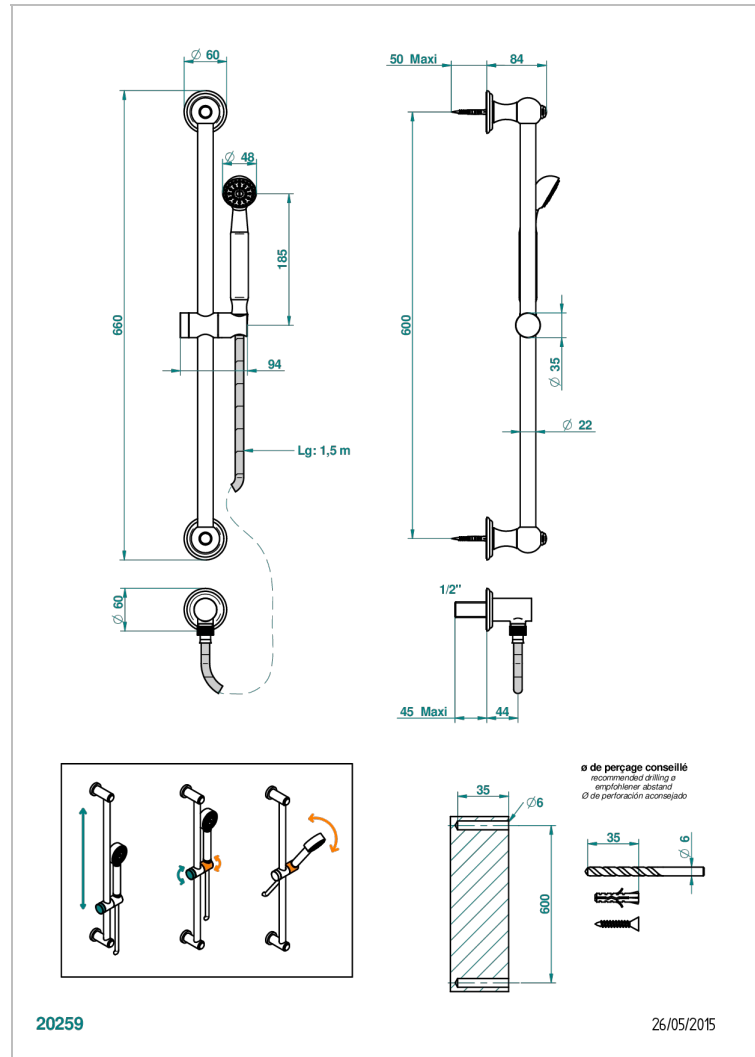

ITHAQUE PLATINUM DECOR

A7B-58

Wall mounted stylised handshower, sidebar, hose, hook and elbow

CHARACTERISTIC

- Ithaque Platinum decor
- Wall mounted stylised handshower, sidebar, hose, hook and elbow

TECHNICAL SPECS

- Recommandé : 3 bars (max. 5 bars) - Advised : 43,5 psi (max. 72 psi)
- 9,5 l/min à 3 bars (2.5 gpm at 43.5 psi)

AVAILABLE FINITIONS

Antique nickel - H28
Black ceram - D30
Blush PVD - H62
Brass color PVD - H49
Brown bronze color PVD - F33
Gold color PVD - H52

Nickel color PVD - H55
Polished chrome (color finish) - A02
Polished chrome / Polished gold (color finish) - G02
Polished gold (color finish) - F01
Polished nickel - B01
Soft gold - F30

Soft matt gold - F31
Umber PVD - H66
Varnished matt antique red copper (color finish) - H07