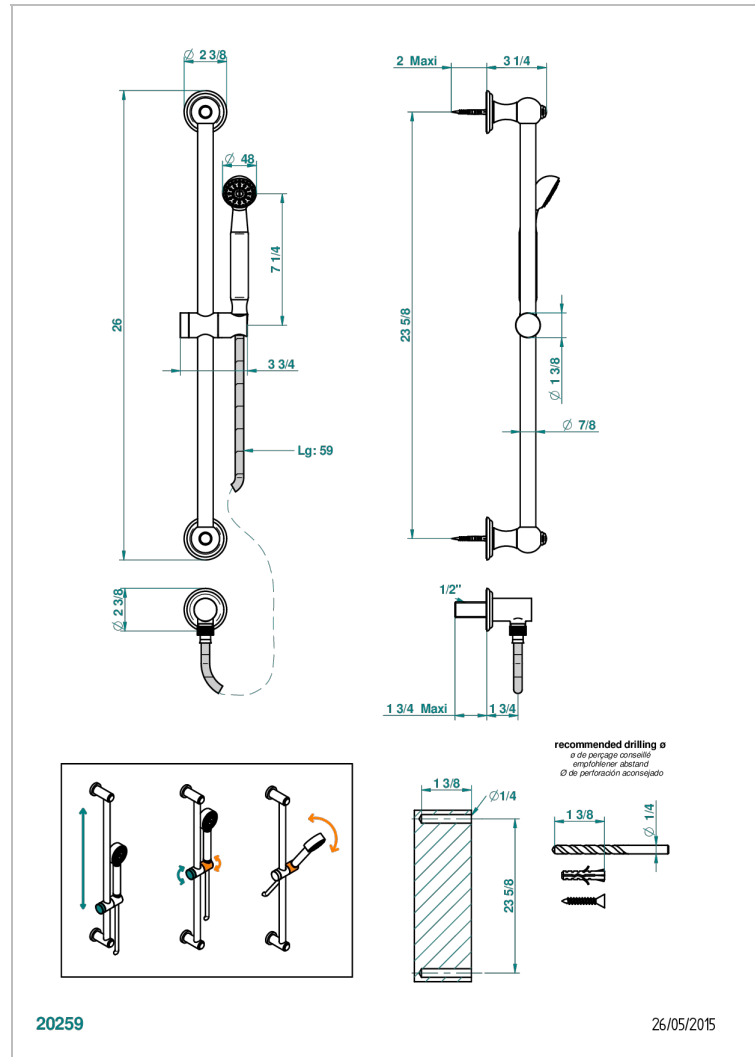

# ITHAQUE PLATINUM DECOR

A7B-58

Wall mounted stylised handshower, sidebar, hose, hook and elbow

## CHARACTERISTIC

- Ithaque Platinum decor
- Wall mounted stylised handshower, sidebar, hose, hook and elbow

## TECHNICAL SPECS

- Recommandé : 3 bars (max. 5 bars) - Advised : 43,5 psi (max. 72 psi)
- 9,5 l/min à 3 bars (2.5 gpm at 43.5 psi)

## AVAILABLE FINITIONS

Antique nickel - H28  
Black ceram - D30  
Blush PVD - H62  
Brass color PVD - H49  
Brown bronze color PVD - F33  
Gold color PVD - H52

Graphite PVD - H64  
Lacquered light bronze - D01  
Matt Umber PVD - H67  
Matt blush PVD - H60  
Matt brass color PVD - H50  
Matt brown bronze color PVD - F34