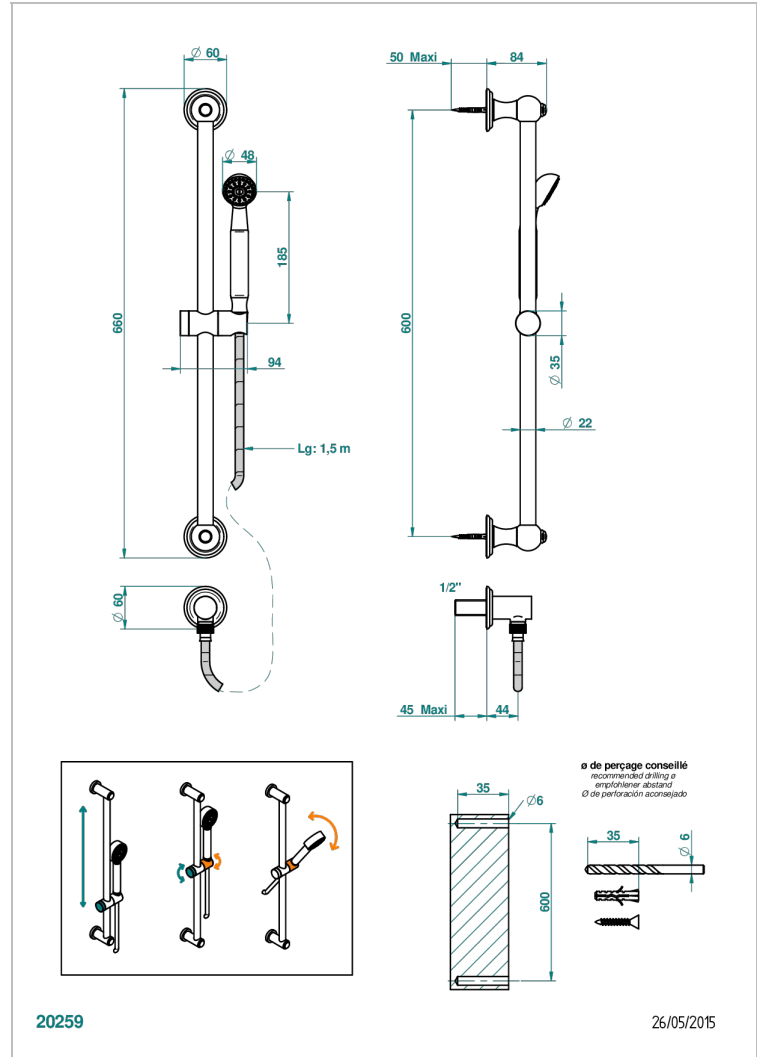

# ITHAQUE GOLD DECOR

A7A-58

Wall mounted stylised handshower, sidebar, hose, hook and elbow

## CHARACTERISTIC

- Ithaque Gold decor
- Wall mounted stylised handshower, sidebar, hose, hook and elbow

## TECHNICAL SPECS

- Recommandé : 3 bars (max. 5 bars) - Advised : 43,5 psi (max. 72 psi)
- 9,5 l/min à 3 bars (2.5 gpm at 43.5 psi)

## AVAILABLE FINITIONS

Antique nickel - H28  
Black ceram - D30  
Blush PVD - H62  
Brass color PVD - H49  
Brown bronze color PVD - F33  
Gold color PVD - H52

Graphite PVD - H64  
Lacquered light bronze - D01  
Matt Umber PVD - H67  
Matt blush PVD - H60  
Matt brass color PVD - H50  
Matt brown bronze color PVD - F34