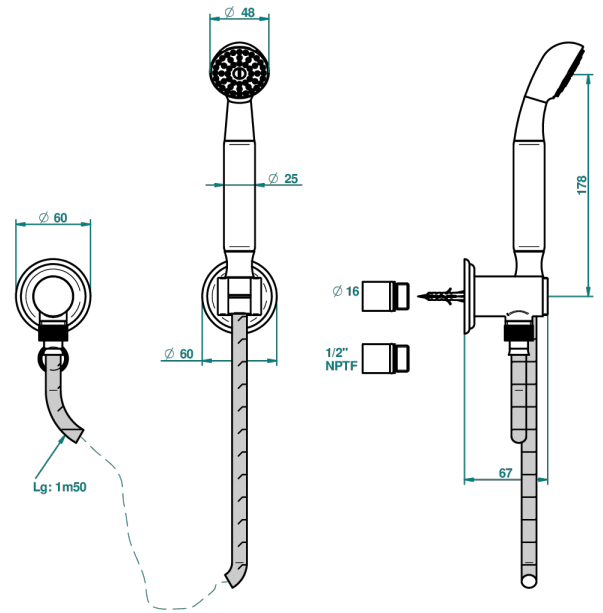

FLORE

U5A-52/US

Wall mounted handshower with separate fixed hook

20258

10/11/2011

CHARACTERISTIC

- Flore
- Wall mounted handshower with separate fixed hook

TECHNICAL SPECS

- Recommandé : 3 bars (max. 5 bars) - Advised : 43,5 psi (max. 72 psi)
- 9,5 l/min à 3 bars (2.5 gpm at 43.5 psi)

AVAILABLE FINITIONS

Black ceram - D30
Blush PVD - H62
Brass color PVD - H49
Brown bronze color PVD - F33
Chrome polished - A02
Chrome polished / gold polished - G02

Copper antique matt, coated - H07
Gold color PVD - H52
Gold mat - F07
Gold polished - F01
Graphite PVD - H64
Light coated bronze - D01

Matt Umber PVD - H67
Matt blush PVD - H60
Matt brass color PVD - H50
Matt brown bronze color PVD - F34
Matt chrome (American satin) - C02
Matt gold color PVD - H53

Matt graphite PVD - H65
Matt nickel (American satin) - C01
Matt nickel color PVD - H56
Nickel antique / Sovereign - H28
Nickel color PVD - H55
Nickel polished - B01

Soft gold - F30
Soft matt gold - F31
Umber PVD - H66