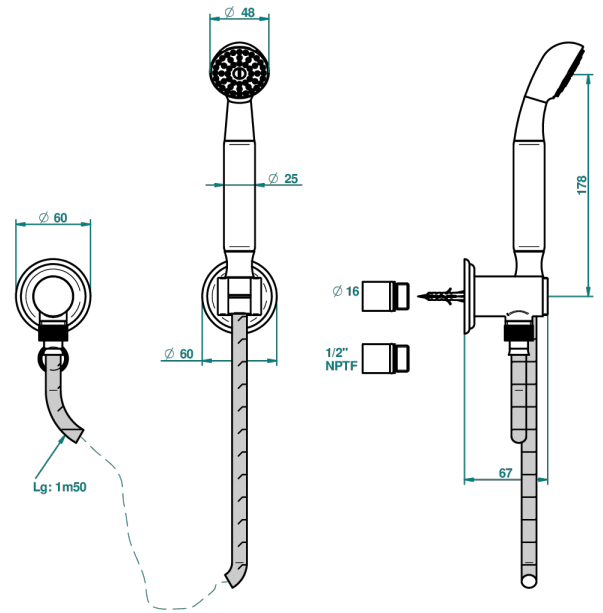

MARQUISE PLATINUM DECOR

A7G-52/US

Wall mounted handshower with separate fixed hook

20258

10/11/2011

CHARACTERISTIC

- Marquise platinum decor
- Wall mounted handshower with separate fixed hook

TECHNICAL SPECS

- Recommandé : 3 bars (max. 5 bars) - Advised : 43,5 psi (max. 72 psi)
- 9,5 l/min à 3 bars (2.5 gpm at 43.5 psi)

AVAILABLE FINITIONS

Black ceram - D30
Blush PVD - H62
Brass color PVD - H49
Brown bronze color PVD - F33
Chrome polished - A02
Chrome polished / gold polished - G02

Copper antique matt, coated - H07
Gold color PVD - H52
Gold mat - F07
Gold polished - F01
Graphite PVD - H64
Light coated bronze - D01

Matt Umber PVD - H67
Matt blush PVD - H60
Matt brass color PVD - H50
Matt brown bronze color PVD - F34
Matt chrome (American satin) - C02
Matt gold color PVD - H53

Matt graphite PVD - H65
Matt nickel (American satin) - C01
Matt nickel color PVD - H56
Nickel antique / Sovereign - H28
Nickel color PVD - H55
Nickel polished - B01

Soft gold - F30
Soft matt gold - F31
Umber PVD - H66