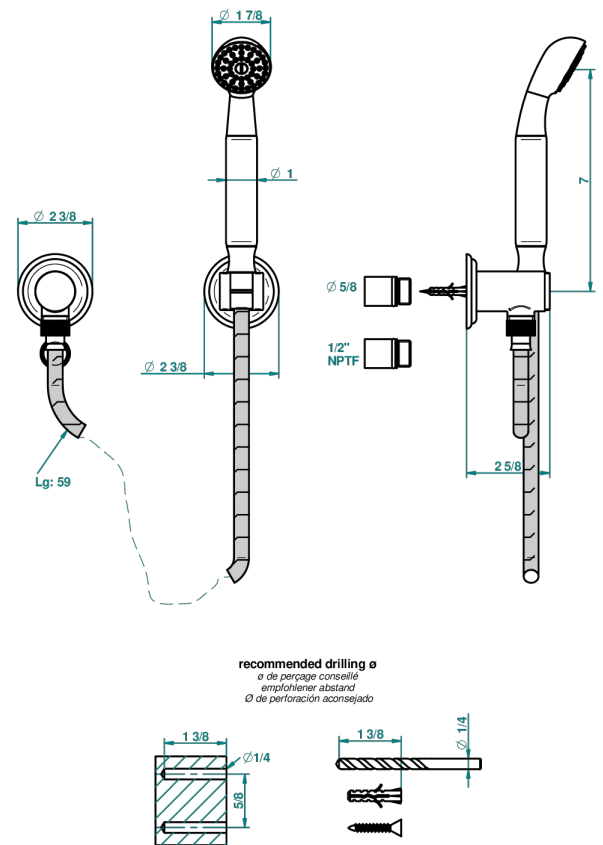

# MARQUISE PLATINUM DECOR

A7G-52/US

Wall mounted handshower with separate fixed hook

THG<sup>®</sup>  
PARIS

20258

26/01/2011

## CHARACTERISTIC

- Marquise platinum decor
- Wall mounted handshower with separate fixed hook