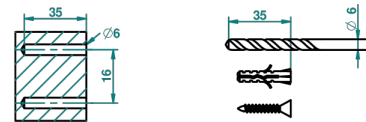

MARQUISE GOLD DECOR

A7F-52/US

Wall mounted handshower with separate fixed hook

20258

10/11/2011

CHARACTERISTIC

- Marquise Gold decor
- Wall mounted handshower with separate fixed hook

TECHNICAL SPECS

- Recommandé : 3 bars (max. 5 bars) - Advised : 43,5 psi (max. 72 psi)
- 9,5 l/min à 3 bars (2.5 gpm at 43.5 psi)

AVAILABLE FINITIONS

Black ceram - D30
Blush PVD - H62
Brass color PVD - H49
Brown bronze color PVD - F33
Chrome polished - A02
Chrome polished / gold polished - G02

Copper antique matt, coated - H07
Gold color PVD - H52
Gold mat - F07
Gold polished - F01
Graphite PVD - H64
Light coated bronze - D01

Matt Umber PVD - H67
Matt blush PVD - H60
Matt brass color PVD - H50
Matt brown bronze color PVD - F34
Matt chrome (American satin) - C02
Matt gold color PVD - H53

Matt graphite PVD - H65
Matt nickel (American satin) - C01
Matt nickel color PVD - H56
Nickel antique / Sovereign - H28
Nickel color PVD - H55
Nickel polished - B01

Soft gold - F30
Soft matt gold - F31
Umber PVD - H66