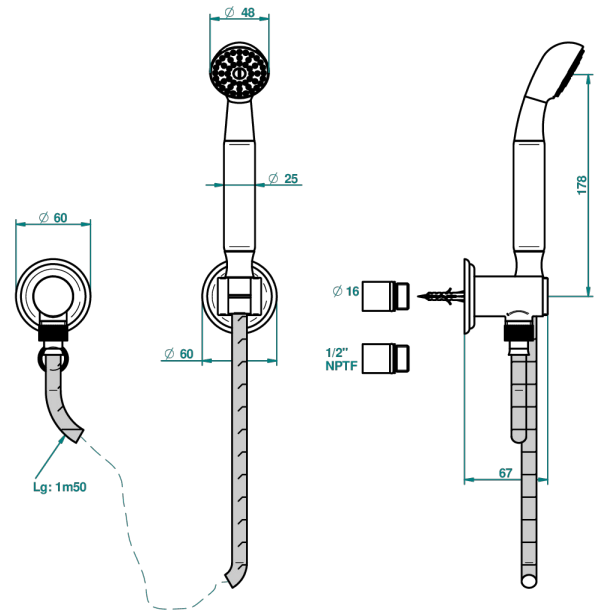

MARQUISE GOLD DECOR

A7F-52/US

Wall mounted handshower with separate fixed hook

20258

10/11/2011

CHARACTERISTIC

- Marquise Gold decor
- Wall mounted handshower with separate fixed hook

TECHNICAL SPECS

- Recommandé : 3 bars (max. 5 bars) - Advised : 43,5 psi (max. 72 psi)
- 9,5 l/min à 3 bars (2.5 gpm at 43.5 psi)

AVAILABLE FINITIONS

Black ceram - D30
Blush PVD - H62
Brass color PVD - H49
Brown bronze color PVD - F33
Chrome polished - A02
Chrome polished / gold polished - G02

Copper antique matt, coated - H07
Gold color PVD - H52
Gold mat - F07
Gold polished - F01
Graphite PVD - H64
Light coated bronze - D01

Matt Umber PVD - H67
Matt blush PVD - H60
Matt brass color PVD - H50
Matt brown bronze color PVD - F34
Matt chrome (American satin) - C02
Matt gold color PVD - H53

Matt graphite PVD - H65
Matt nickel (American satin) - C01
Matt nickel color PVD - H56
Nickel antique / Sovereign - H28
Nickel color PVD - H55
Nickel polished - B01

Soft gold - F30
Soft matt gold - F31
Umber PVD - H66