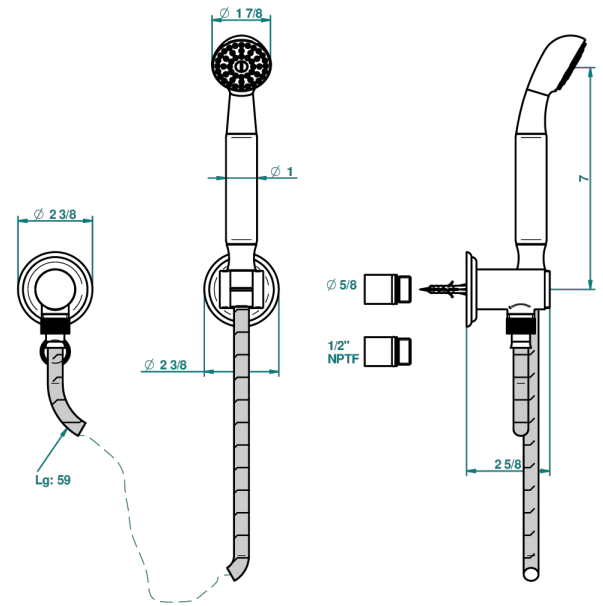

MARQUISE GOLD DECOR

A7F-52/US

Wall mounted handshower with separate fixed hook

20258

26/01/2011

CHARACTERISTIC

- Marquise Gold decor
- Wall mounted handshower with separate fixed hook

TECHNICAL SPECS

- Recommandé : 3 bars (max. 5 bars) - Advised : 43,5 psi (max. 72 psi)
- 9,5 l/min à 3 bars (2.5 gpm at 43.5 psi)

AVAILABLE FINITIONS

Black ceram - D30
Blush PVD - H62
Brass color PVD - H49
Brown bronze color PVD - F33
Chrome polished - A02
Chrome polished / gold polished - G02

Copper antique matt, coated - H07
Gold color PVD - H52
Gold mat - F07
Gold polished - F01
Graphite PVD - H64
Light coated bronze - D01

Matt Umber PVD - H67
Matt blush PVD - H60
Matt brass color PVD - H50
Matt brown bronze color PVD - F34
Matt chrome (American satin) - C02
Matt gold color PVD - H53

Matt graphite PVD - H65
Matt nickel (American satin) - C01
Matt nickel color PVD - H56
Nickel antique / Sovereign - H28
Nickel color PVD - H55
Nickel polished - B01

Soft gold - F30
Soft matt gold - F31
Umber PVD - H66