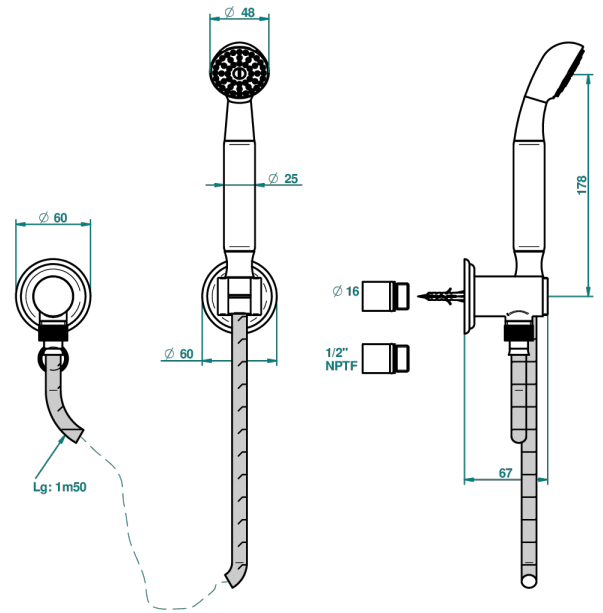

ITHAQUE PLATINUM DECOR

A7B-52/US

Wall mounted handshower with separate fixed hook

THG®
PARIS

20258

10/11/2011

CHARACTERISTIC

- Ithaque Platinum decor
- Wall mounted handshower with separate fixed hook

TECHNICAL SPECS

- Recommandé : 3 bars (max. 5 bars) - Advised : 43,5 psi (max. 72 psi)
- 9,5 l/min à 3 bars (2.5 gpm at 43.5 psi)

AVAILABLE FINITIONS

Black ceram - D30
Blush PVD - H62
Brass color PVD - H49
Brown bronze color PVD - F33
Chrome polished - A02
Chrome polished / gold polished - G02

Copper antique matt, coated - H07
Gold color PVD - H52
Gold mat - F07
Gold polished - F01
Graphite PVD - H64
Light coated bronze - D01

Matt Umber PVD - H67
Matt blush PVD - H60
Matt brass color PVD - H50
Matt brown bronze color PVD - F34
Matt chrome (American satin) - C02
Matt gold color PVD - H53

Matt graphite PVD - H65
Matt nickel (American satin) - C01
Matt nickel color PVD - H56
Nickel antique / Sovereign - H28
Nickel color PVD - H55
Nickel polished - B01

Soft gold - F30
Soft matt gold - F31
Umber PVD - H66