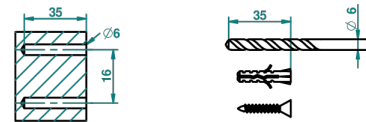

ITHAQUE PLATINUM DECOR

A7B-52/US

Wall mounted handshower with separate fixed hook

THG®
PARIS

20258

10/11/2011

CHARACTERISTIC

- Ithaque Platinum decor
- Wall mounted handshower with separate fixed hook

TECHNICAL SPECS

- Recommandé : 3 bars (max. 5 bars) - Advised : 43,5 psi (max. 72 psi)
- 9,5 l/min à 3 bars (2.5 gpm at 43.5 psi)

AVAILABLE FINITIONS

Black ceram - D30
Blush PVD - H62
Brass color PVD - H49
Brown bronze color PVD - F33
Chrome polished - A02
Chrome polished / gold polished - G02

Copper antique matt, coated - H07
Gold color PVD - H52
Gold mat - F07
Gold polished - F01
Graphite PVD - H64
Light coated bronze - D01

Matt Umber PVD - H67
Matt blush PVD - H60
Matt brass color PVD - H50
Matt brown bronze color PVD - F34
Matt chrome (American satin) - C02
Matt gold color PVD - H53

Matt graphite PVD - H65
Matt nickel (American satin) - C01
Matt nickel color PVD - H56
Nickel antique / Sovereign - H28
Nickel color PVD - H55
Nickel polished - B01

Soft gold - F30
Soft matt gold - F31
Umber PVD - H66