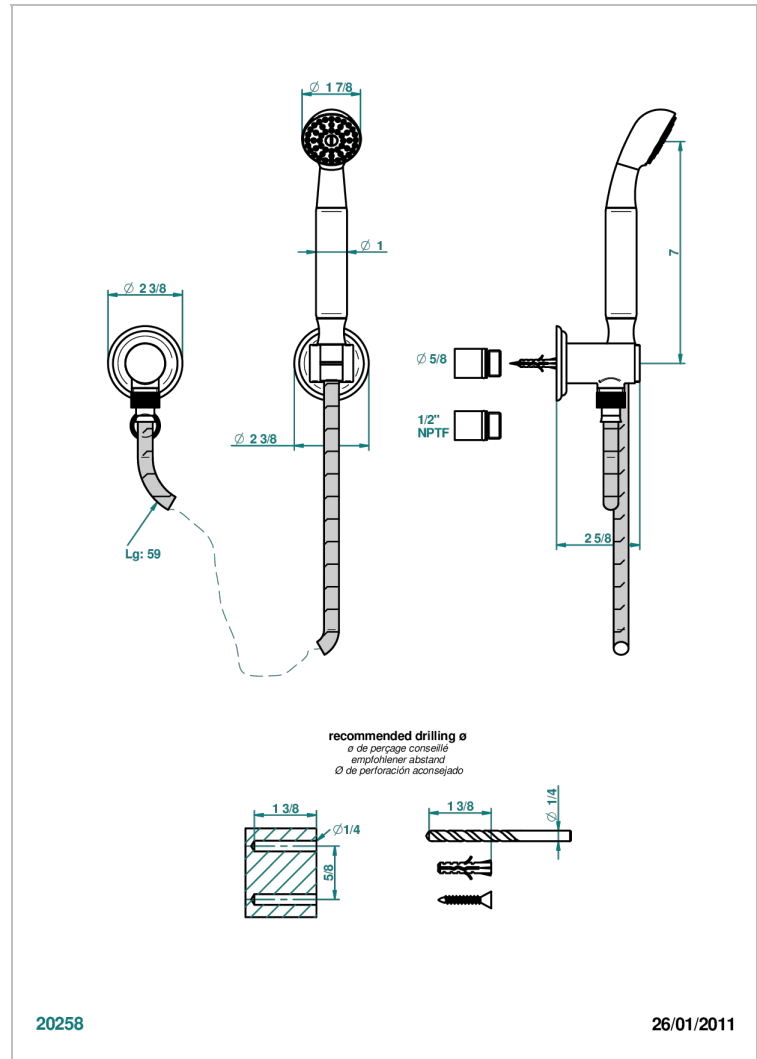

ITHAQUE PLATINUM DECOR

A7B-52/US

Wall mounted handshower with separate fixed hook

THG[®]
PARIS

CHARACTERISTIC

- Ithaque Platinum decor
- Wall mounted handshower with separate fixed hook

TECHNICAL SPECS

- Recommandé : 3 bars (max. 5 bars) - Advised : 43,5 psi (max. 72 psi)
- 9,5 l/min à 3 bars (2.5 gpm at 43.5 psi)