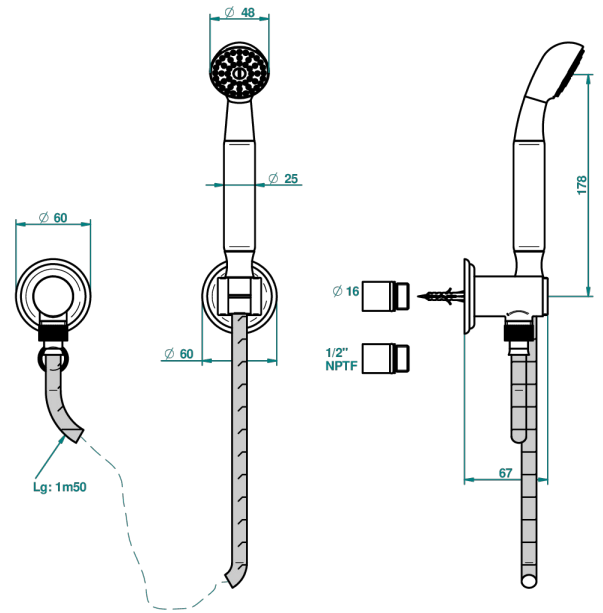

ITHAQUE GOLD DECOR

A7A-52/US

Wall mounted handshower with separate fixed hook

20258

10/11/2011

CHARACTERISTIC

- Ithaque Gold decor
- Wall mounted handshower with separate fixed hook

TECHNICAL SPECS

- Recommandé : 3 bars (max. 5 bars) - Advised : 43,5 psi (max. 72 psi)
- 9,5 l/min à 3 bars (2.5 gpm at 43.5 psi)

AVAILABLE FINITIONS

Black ceram - D30
Blush PVD - H62
Brass color PVD - H49
Brown bronze color PVD - F33
Chrome polished - A02
Chrome polished / gold polished - G02

Copper antique matt, coated - H07
Gold color PVD - H52
Gold mat - F07
Gold polished - F01
Graphite PVD - H64
Light coated bronze - D01

Matt Umber PVD - H67
Matt blush PVD - H60
Matt brass color PVD - H50
Matt brown bronze color PVD - F34
Matt chrome (American satin) - C02
Matt gold color PVD - H53

Matt graphite PVD - H65
Matt nickel (American satin) - C01
Matt nickel color PVD - H56
Nickel antique / Sovereign - H28
Nickel color PVD - H55
Nickel polished - B01

Soft gold - F30
Soft matt gold - F31
Umber PVD - H66