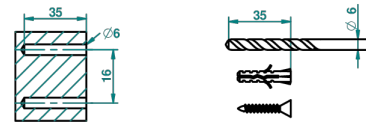

ITHAQUE GOLD DECOR

A7A-52/US

Wall mounted handshower with separate fixed hook

20258

10/11/2011

CHARACTERISTIC

- Ithaque Gold decor
- Wall mounted handshower with separate fixed hook

TECHNICAL SPECS

- Recommandé : 3 bars (max. 5 bars) - Advised : 43,5 psi (max. 72 psi)
- 9,5 l/min à 3 bars (2.5 gpm at 43.5 psi)

AVAILABLE FINITIONS

Black ceram - D30
Blush PVD - H62
Brass color PVD - H49
Brown bronze color PVD - F33
Chrome polished - A02
Chrome polished / gold polished - G02

Copper antique matt, coated - H07
Gold color PVD - H52
Gold mat - F07
Gold polished - F01
Graphite PVD - H64
Light coated bronze - D01

Matt Umber PVD - H67
Matt blush PVD - H60
Matt brass color PVD - H50
Matt brown bronze color PVD - F34
Matt chrome (American satin) - C02
Matt gold color PVD - H53

Matt graphite PVD - H65
Matt nickel (American satin) - C01
Matt nickel color PVD - H56
Nickel antique / Sovereign - H28
Nickel color PVD - H55
Nickel polished - B01

Soft gold - F30
Soft matt gold - F31
Umber PVD - H66