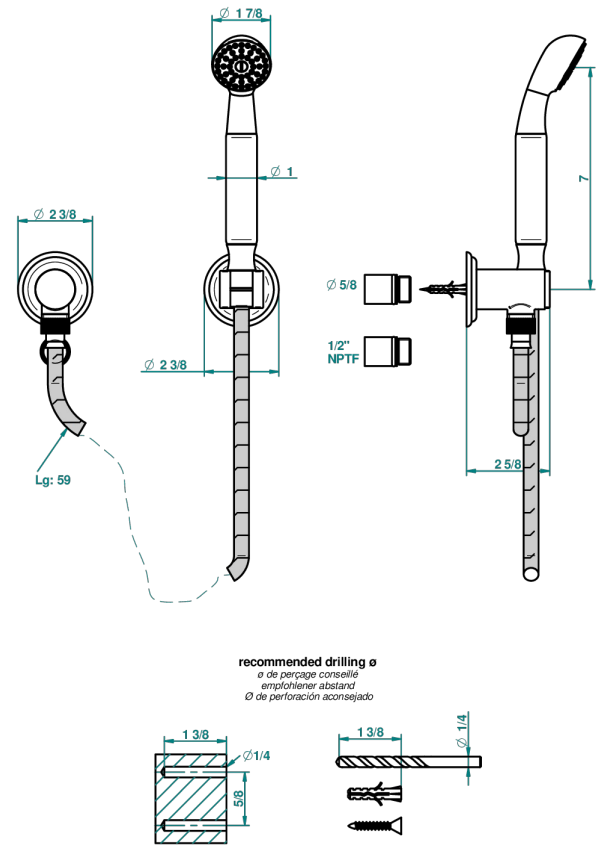

ITHAQUE GOLD DECOR

A7A-52/US

Wall mounted handshower with separate fixed hook

THG[®]
PARIS

20258

26/01/2011

CHARACTERISTIC

- Ithaque Gold decor
- Wall mounted handshower with separate fixed hook

TECHNICAL SPECS

- Recommandé : 3 bars (max. 5 bars) - Advised : 43,5 psi (max. 72 psi)
- 9,5 l/min à 3 bars (2.5 gpm at 43.5 psi)

AVAILABLE FINITIONS

Black ceram - D30
Blush PVD - H62
Brass color PVD - H49
Brown bronze color PVD - F33
Chrome polished - A02
Chrome polished / gold polished - G02