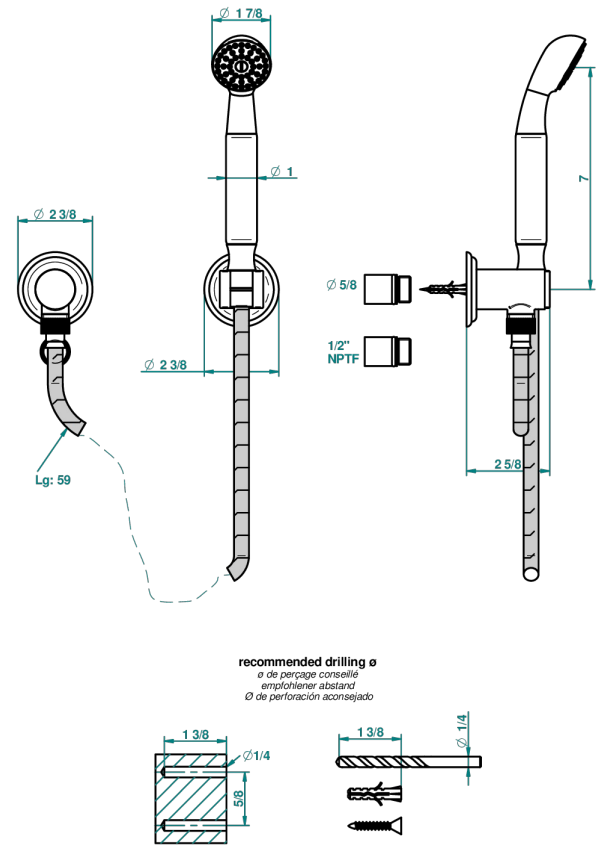

DAHLIA

A41-52/US

Wall mounted handshower with separate fixed hook

20258

26/01/2011

CHARACTERISTIC

- Dahlia
- Wall mounted handshower with separate fixed hook

TECHNICAL SPECS

- Recommandé : 3 bars (max. 5 bars) - Advised : 43,5 psi (max. 72 psi)
- 9,5 l/min à 3 bars (2.5 gpm at 43.5 psi)

AVAILABLE FINITIONS

Black ceram - D30
 Blush PVD - H62
 Brass color PVD - H49
 Brown bronze color PVD - F33
 Chrome polished - A02
 Chrome polished / gold polished - G02