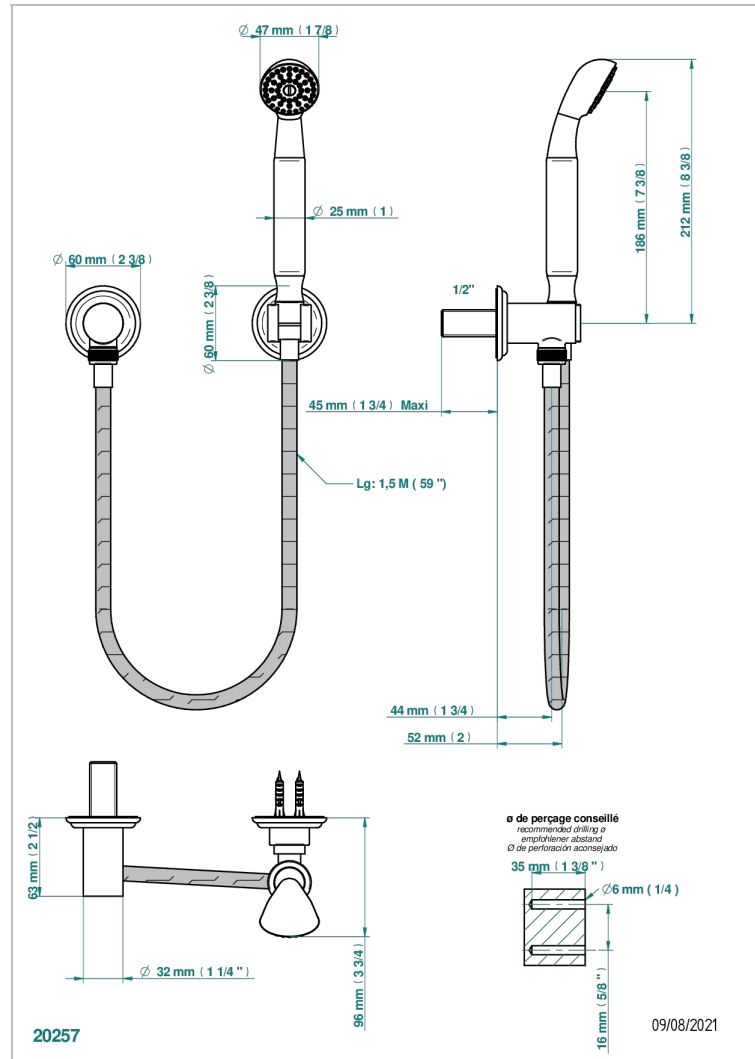

# MARQUISE GOLD DECOR

A7F-52

Wall mounted stylised handshower, hose, fix hook and elbow

THG<sup>®</sup>  
PARIS

## CHARACTERISTIC

- Marquise Gold decor
- Wall mounted stylised handshower, hose, fix hook and elbow