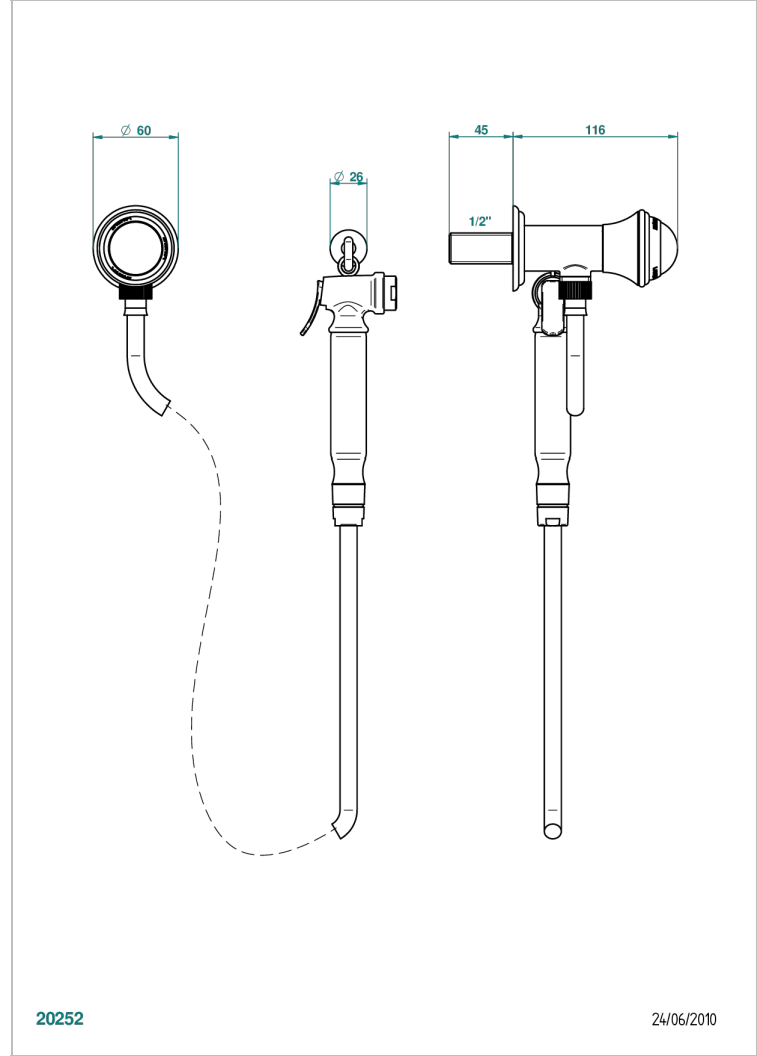

Wc douche set including: valve, trigger spray, reinforced hose (1.25m) and hook

CHARACTERISTIC

- ACS : 19ACCLY406

STANDARDS

TECHNICAL SPECS

- Recommandé : 3 bars (max. 5 bars) - Advised : 43,5 psi (max. 72 psi)
- 9,5 l/min à 3 bars (2.5 gpm at 43.5 psi)

AVAILABLE FINITIONS

Antique nickel - H28
Black ceram - D30
Blush PVD - H62
Brass color PVD - H49
Brown bronze color PVD - F33
Gold color PVD - H52

Graphite PVD - H64
Lacquered light bronze - D01
Matt Umber PVD - H67
Matt blush PVD - H60
Matt brass color PVD - H50
Matt brown bronze color PVD - F34