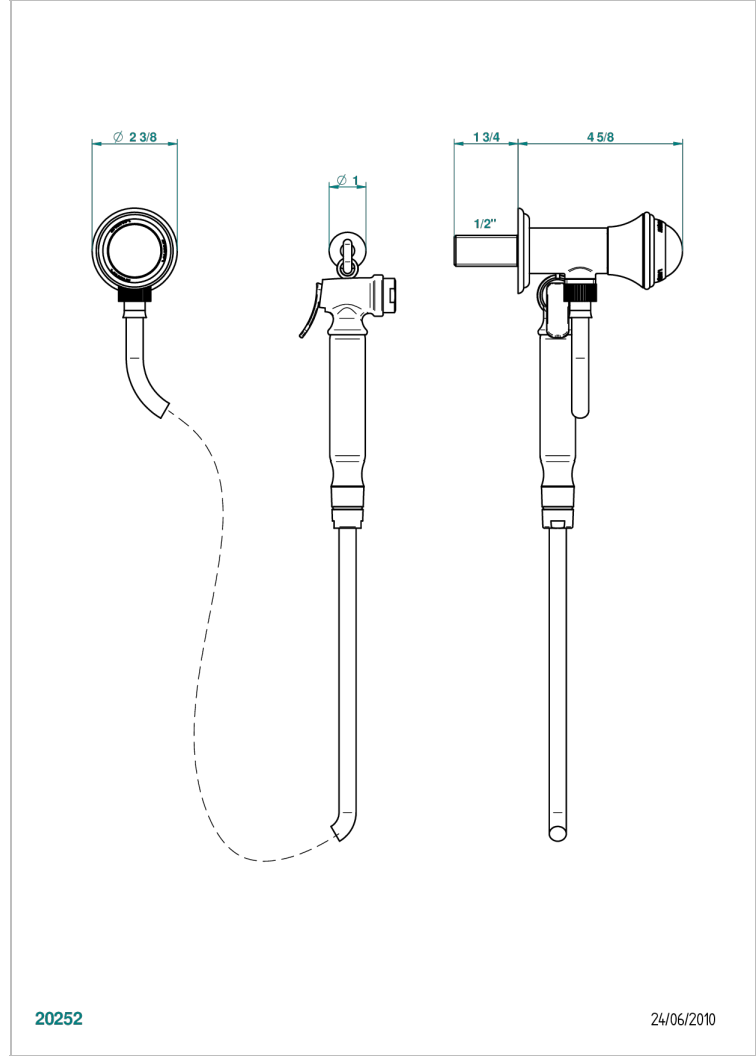

Wc douche set including: valve, trigger spray, reinforced hose (1.25m) and hook

20252

24/06/2010