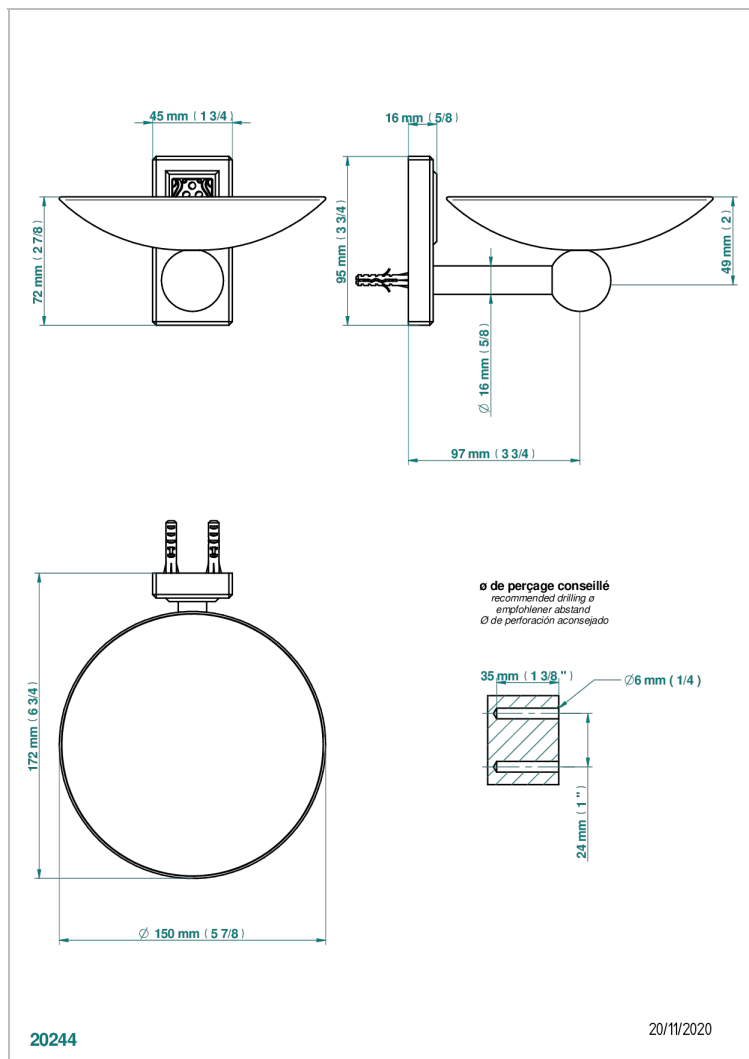

METROPOLIS CLEAR CRYSTAL

A2A-546GM

Soap dish, wall mounted, 6" diameter

THG[®]
PARIS

CHARACTERISTIC

- Métropolis Clear crystal
- Soap dish, wall mounted, 6" diameter

AVAILABLE FINITIONS

Black ceram - D30
Blush PVD - H62
Brass color PVD - H49
Brown bronze color PVD - F33
Chrome polished - A02
Chrome polished / gold polished - G02

Matt nickel color PVD - H56
Nickel antique / Sovereign - H28
Nickel color PVD - H55
Nickel polished - B01
Soft gold - F30
Soft matt gold - F31

Umber PVD - H66