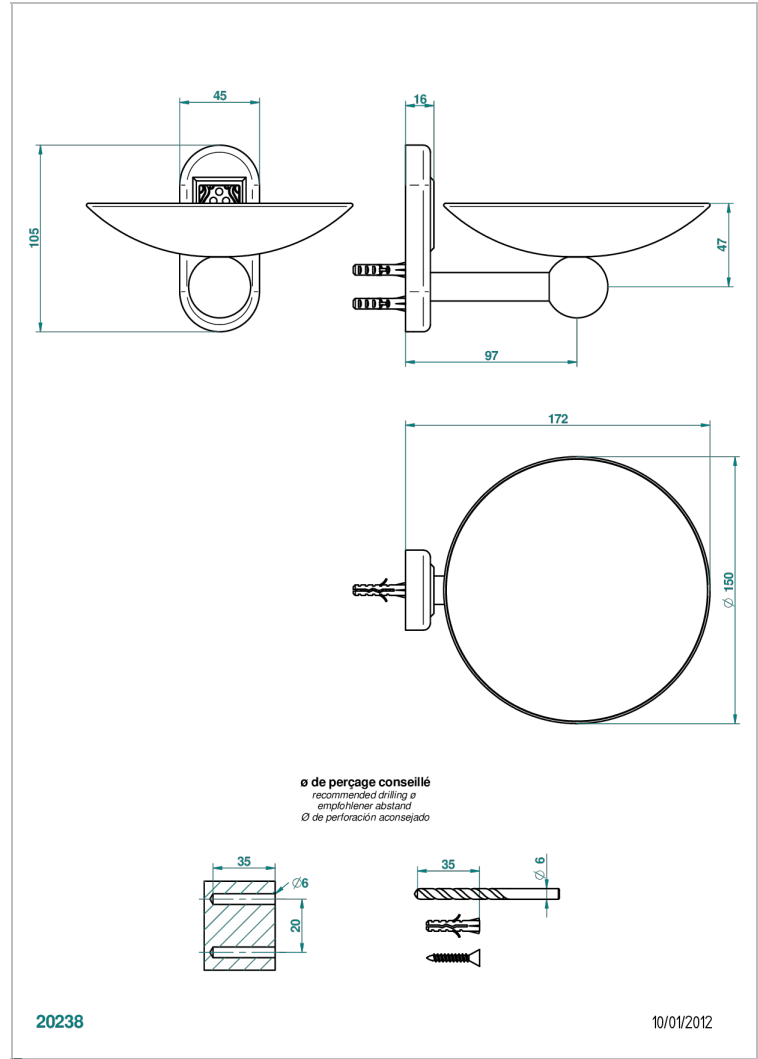

VENICE

A2E-546GM

Soap dish, wall mounted, 6" diameter

THG
PARIS

CHARACTERISTIC

- Venice
- Soap dish, wall mounted, 6" diameter

AVAILABLE FINITIONS

Black ceram - D30
Blush PVD - H62
Brass color PVD - H49
Brown bronze color PVD - F33
Chrome polished - A02
Chrome polished / gold polished - G02