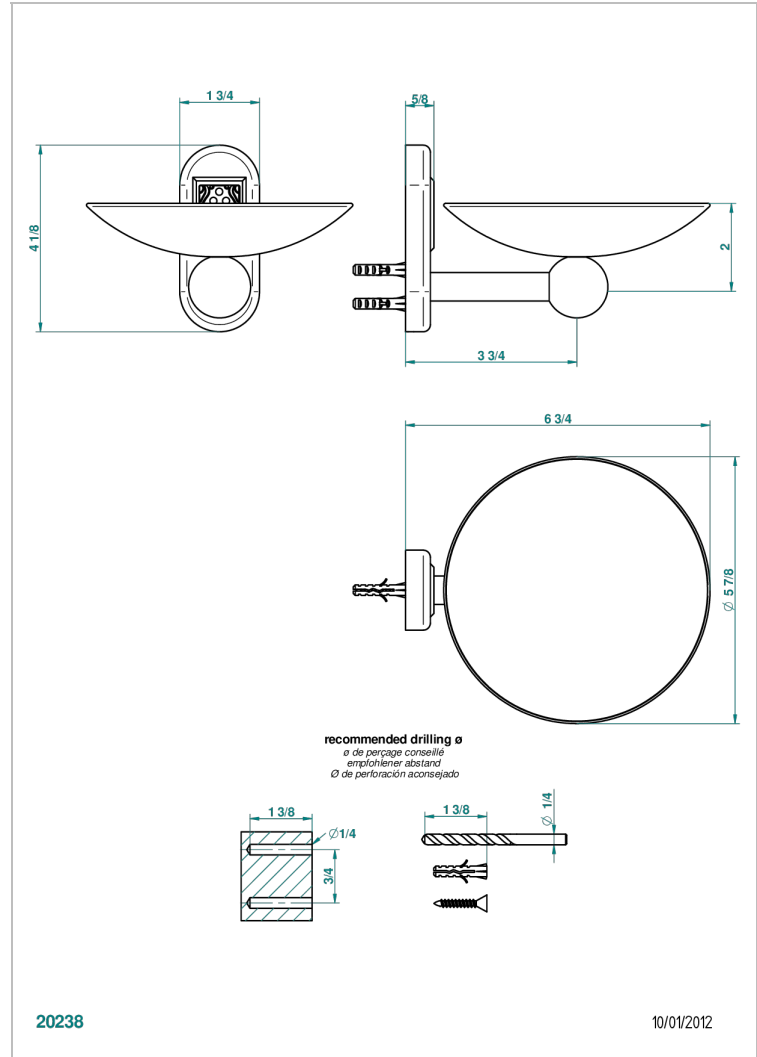

VENICE

A2E-546GM

Soap dish, wall mounted, 6" diameter

THG[®]
PARIS

CHARACTERISTIC

- Venice
- Soap dish, wall mounted, 6" diameter

AVAILABLE FINITIONS

Black ceram - D30
Blush PVD - H62
Brass color PVD - H49
Brown bronze color PVD - F33
Chrome polished - A02
Chrome polished / gold polished - G02