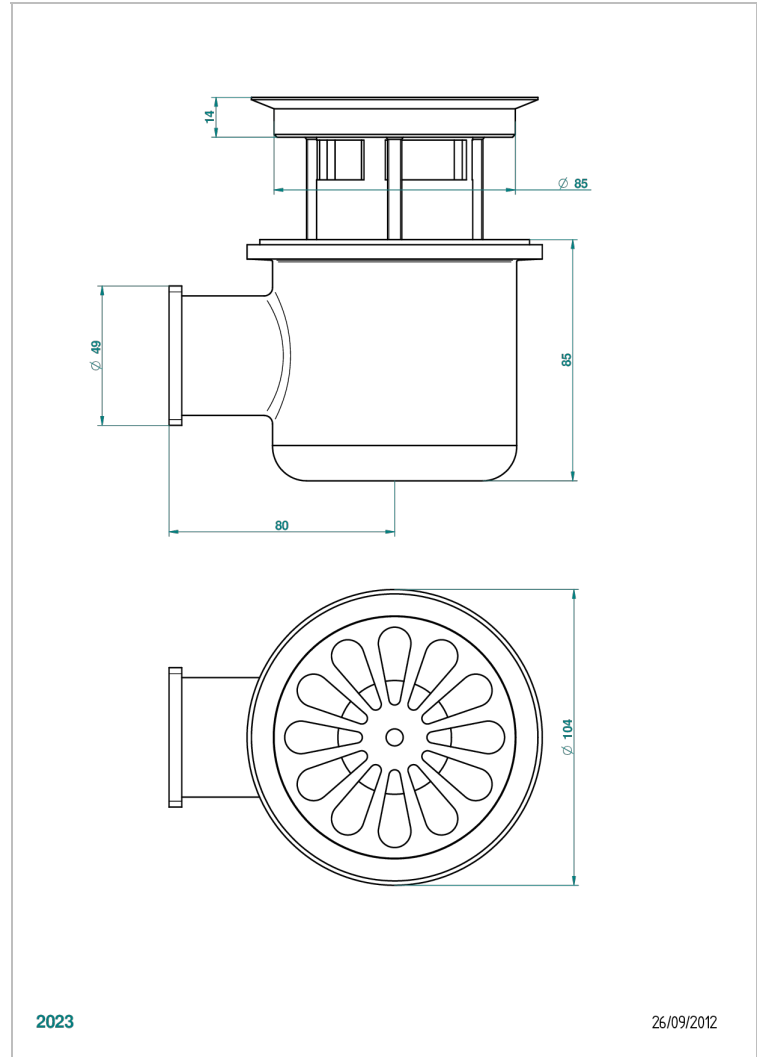

GENERAL PRODUCTS

G00-2330A

Shower drain horizontal outlet to solder - large size - diameter : 100mm

THG[®]
PARIS

2023

26/09/2012

CHARACTERISTIC

- General Products
- Shower drain horizontal outlet to solder - large size - diameter : 100mm