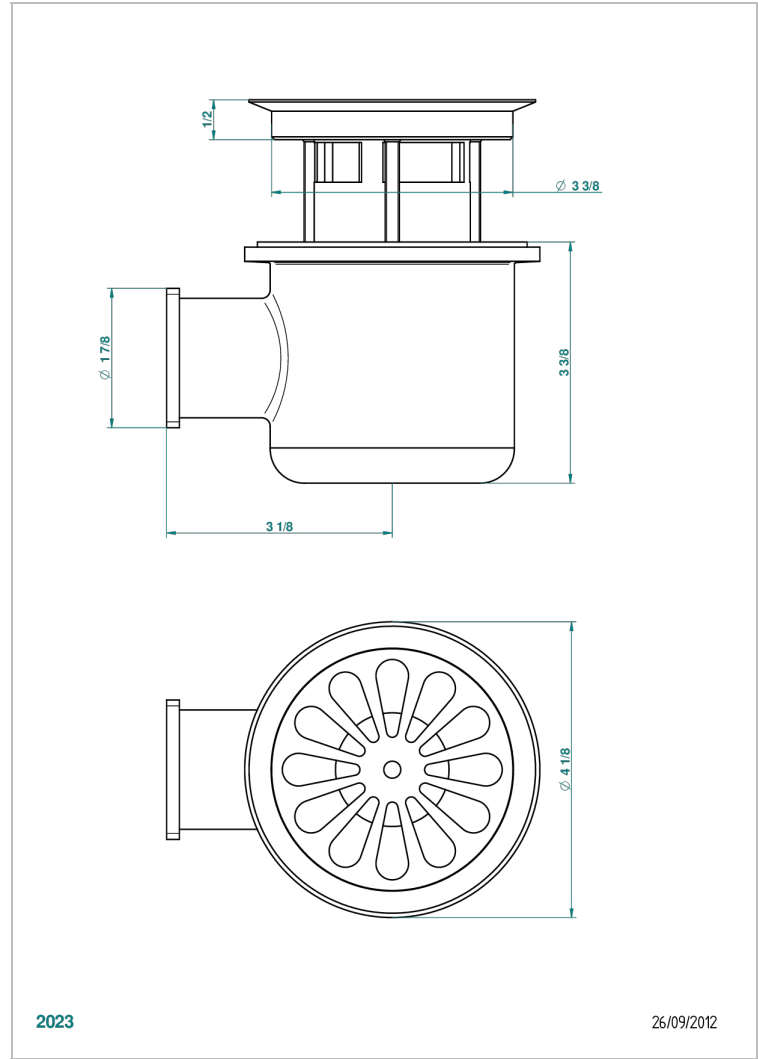

GENERAL PRODUCTS

G00-2330A

Shower drain horizontal outlet to solder - large size - diameter : 100mm

THG[®]
PARIS

CHARACTERISTIC

- General Products
- Shower drain horizontal outlet to solder - large size - diameter : 100mm