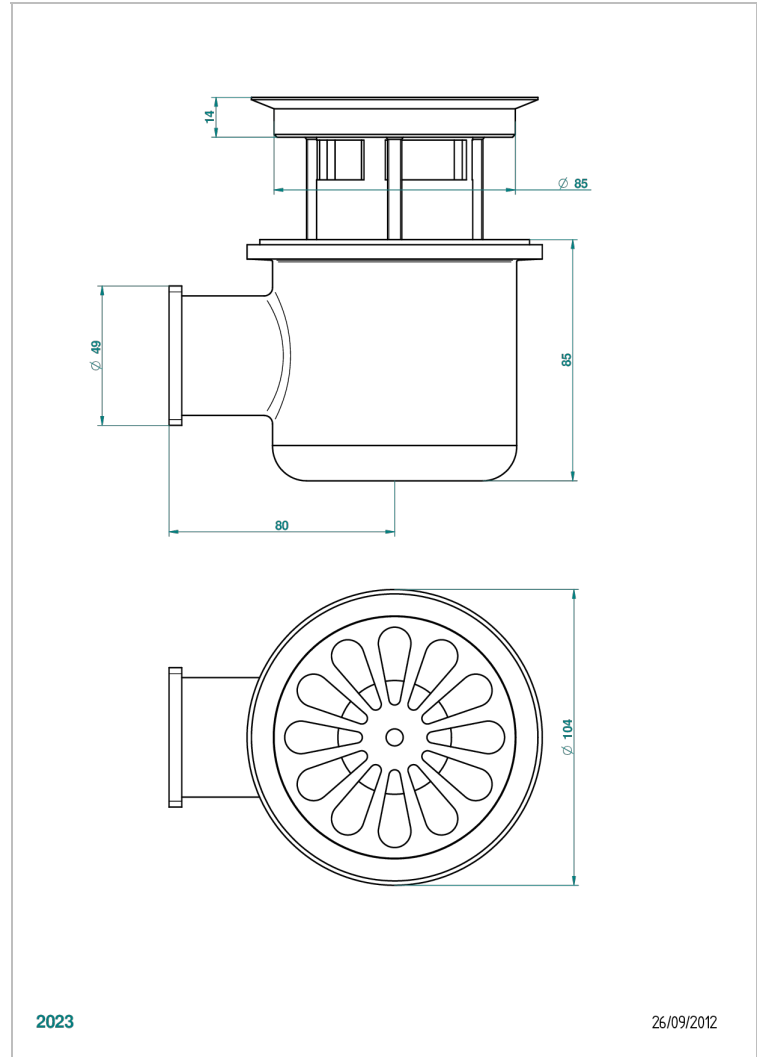

GENERAL ITEMS

G00-2330A

Shower drain horizontal outlet to solder, large size, ø 100 mm

2023

26/09/2012

CHARACTERISTIC

- General Items
- Shower drain horizontal outlet to solder, large size, ø 100 mm

AVAILABLE FINITIONS