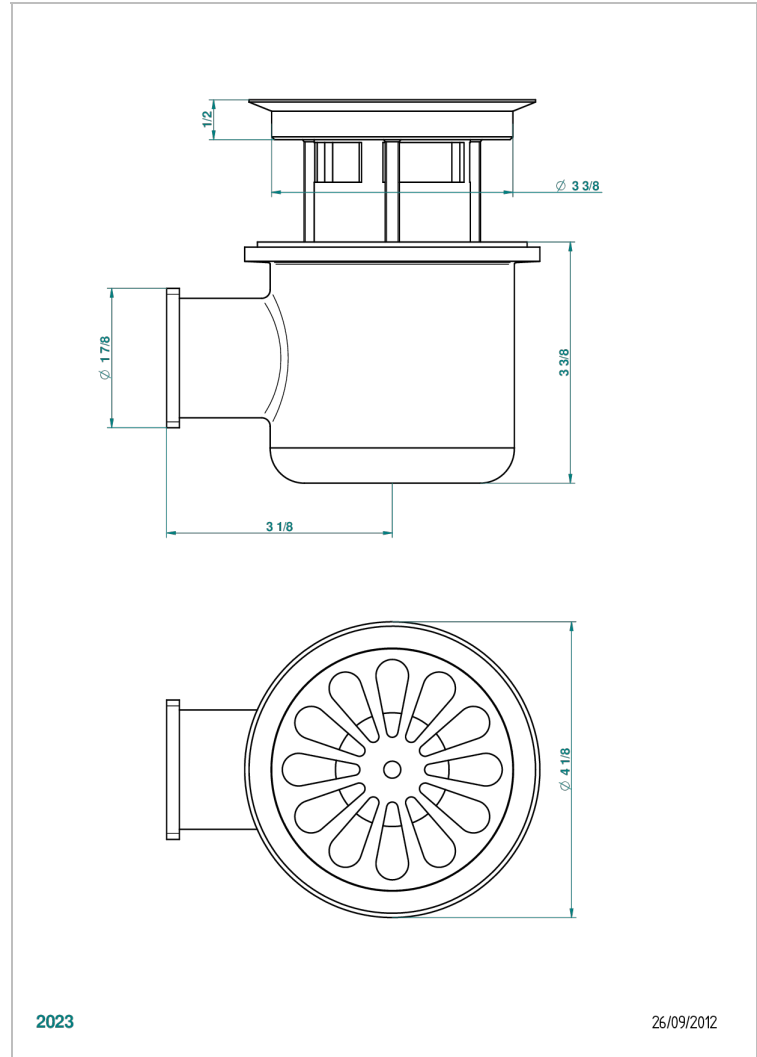

GENERAL ITEMS

G00-2330A

Shower drain horizontal outlet to solder, large size, \varnothing 100 mm

2023

26/09/2012

CHARACTERISTIC

- General Items
- Shower drain horizontal outlet to solder, large size, \varnothing 100 mm