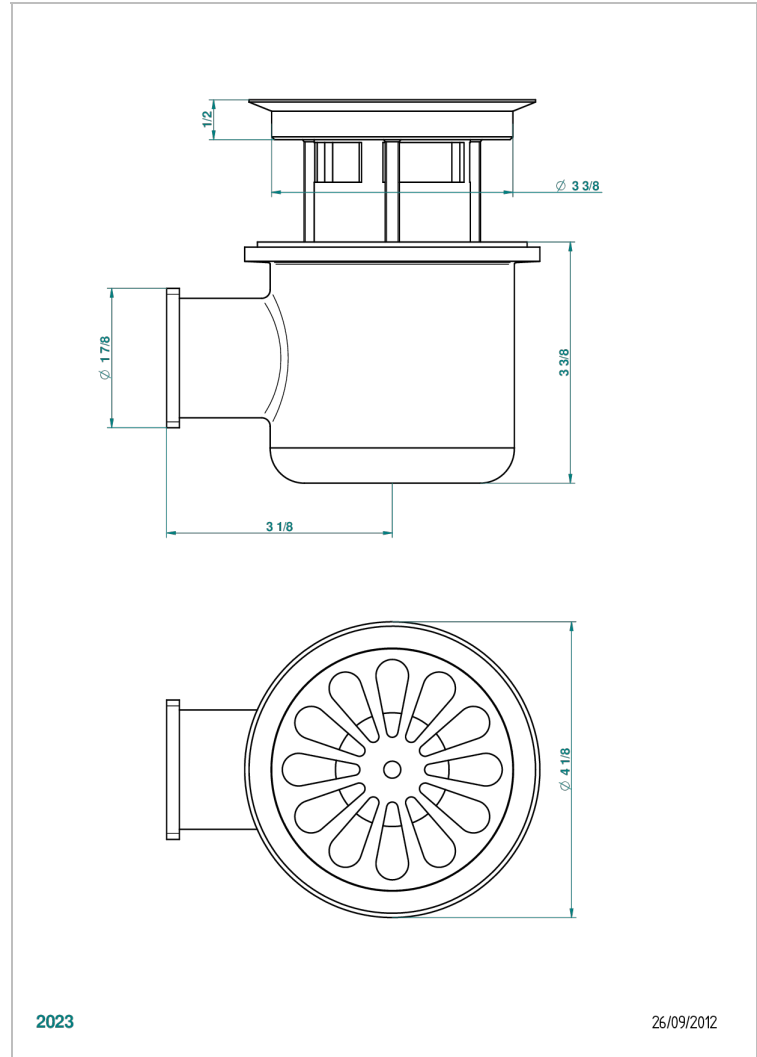

GENERAL ITEMS

G00-2330A

Shower drain horizontal outlet to solder, large size, \varnothing 100 mm

CHARACTERISTIC

- General Items
- Shower drain horizontal outlet to solder, large size, \varnothing 100 mm

AVAILABLE FINITIONS