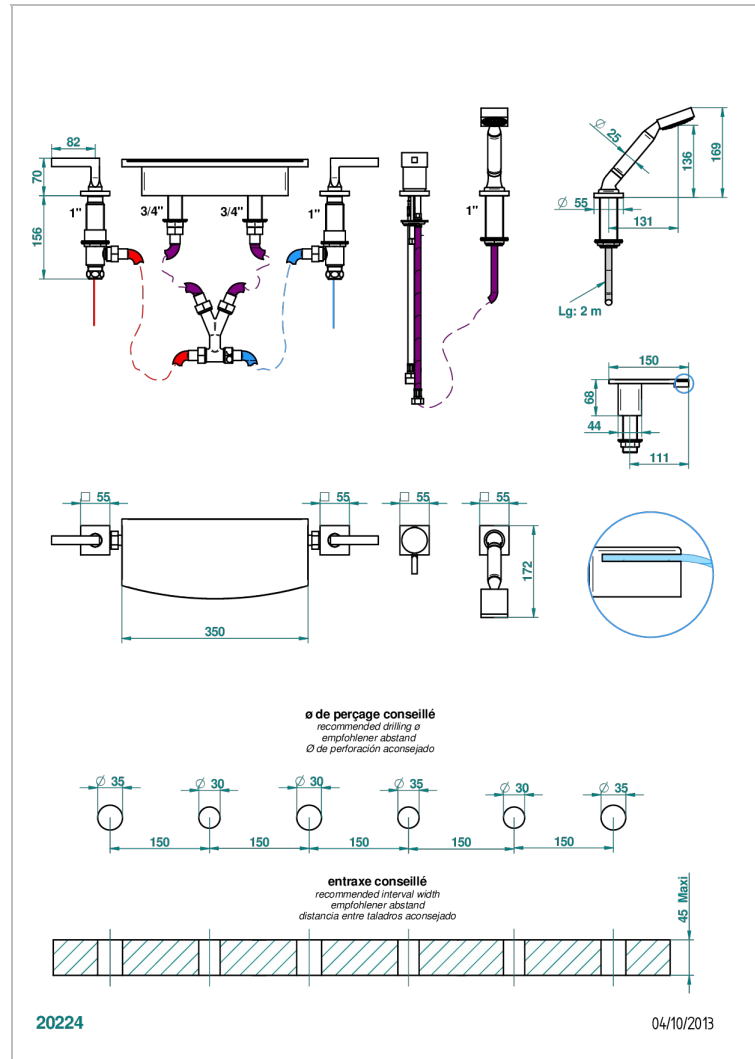

# BELUGA WITH LEVER

G1U-1122/E

Rim mounted bath/shower mixer set with a 350 mm Waterfall spout, connection kit and hoses, 2 x 3/4" valves, rim mounted ceramic mixer tap & rim mounted handshower set

## CHARACTERISTIC

- Beluga with lever
- Rim mounted bath/shower mixer set with a 350 mm Waterfall spout, connection kit and hoses, 2 x 3/4" valves, rim mounted ceramic mixer tap & rim mounted handshower set

## TECHNICAL SPECS

- Recommandé : 3 bars (max. 5 bars) - Advised : 43,5 psi (max. 72 psi)
- Bec : 75 l/min à 3 bars (19,8 gpm at 43.5 psi)
- Pomme : 9,5 l/min à 3 bars (2.50 gpm at 43.5 psi)
- Douchette : 9,5 l/min à 3 bars (2.50 gpm at 43.5 psi)