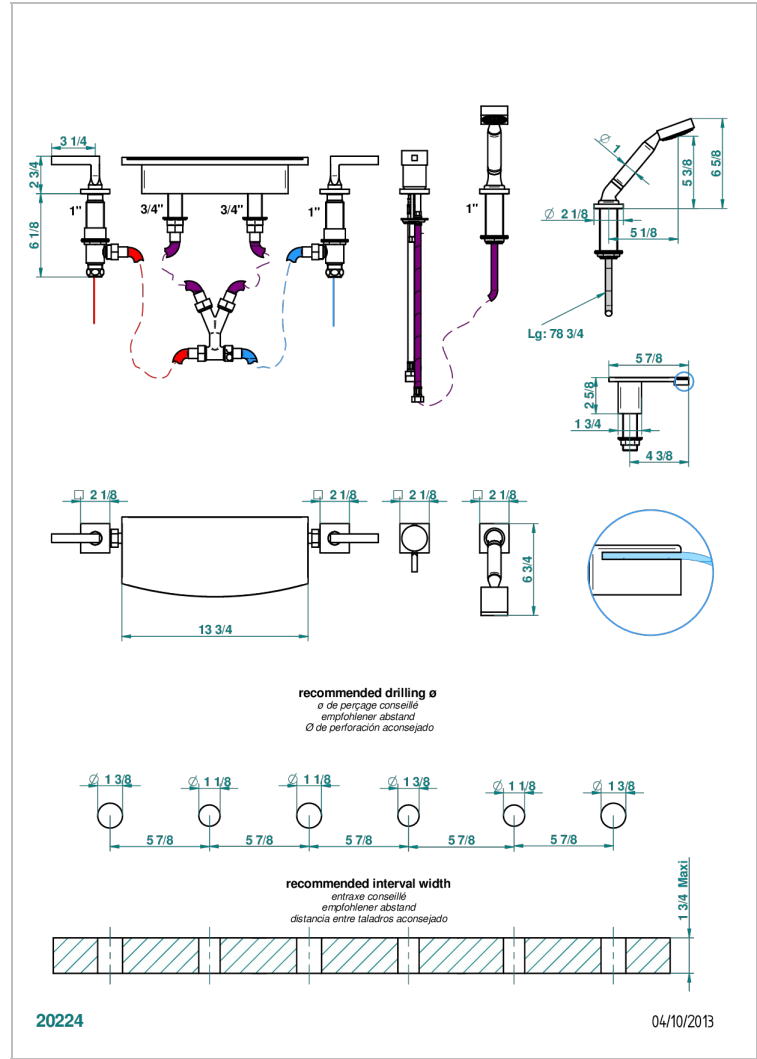

BELUGA WITH LEVER

G1U-1122/E

THG[®]
PARIS

Rim mounted bath/shower mixer set with a 350 mm Waterfall spout, connection kit and hoses, 2 x 3/4" valves, rim mounted ceramic mixer tap & rim mounted handshower set

CHARACTERISTIC

- Beluga with lever
- Rim mounted bath/shower mixer set with a 350 mm Waterfall spout, connection kit and hoses, 2 x 3/4" valves, rim mounted ceramic mixer tap & rim mounted handshower set

TECHNICAL SPECS

- Recommandé : 3 bars (max. 5 bars) - Advised : 43,5 psi (max. 72 psi)
- Bec : 75 l/min à 3 bars (19,8 gpm at 43.5 psi)
- Pomme : 9,5 l/min à 3 bars (2.50 gpm at 43.5 psi)
- Douchette : 9,5 l/min à 3 bars (2.50 gpm at 43.5 psi)